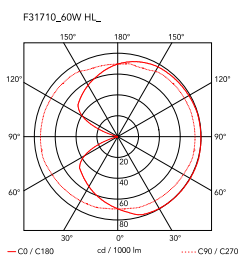

IC Lights Table 1 Low

by Michael Anastassiades , 2014

Table lamp providing diffused light. Frame in brass, brushed and transparent varnished or chrome steel. Blown glass opal diffuser. Dimmer on the power chord.

Mounting	Table
Environment	Indoor
Finish	Brushed brass, Chrome
Weight	1.6 Kg
Light sources available	1 x LED 8W E14 800lm 3000K cod. RF26565 [e] DIMMER 1 x LED 8W E14 700lm 2700K cod. RF26767 [e] DIMMER 1 x LED 10W E14 800lm 2700K cod. RF26261 [e] DIMMER 1 x LED 10W E14 900lm 3000K [e] cod. RF26260 DIMMER
Emergency	Without
Switching	Dimmer on the power chord
Voltage	220-240V
Power	MAX 60W
Battery	No
Supply included	No
Materials	Blown glass, Brass, Steel
Colors	● F3171030 - Black ● F3171057 - Chrome ● F3171059 - Brushed brass
Certificate	CE 