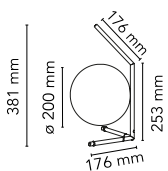

IC Lights Table 1 Low

by Michael Anastassiades , 2014

Table lamp providing diffused light. Frame in brass, brushed and transparent varnished or chrome steel. Blown glass opal diffuser. Dimmer on the power chord.

Mounting	Table
Environment	Indoor
Finish	Brushed brass, Chrome
Weight	1.6 Kg
Light sources available	1 x LED 8W E14 800lm 3000K cod. RF26565 [e] DIMMER 1 x LED 8W E14 700lm 2700K cod. RF26767 [e] DIMMER 1 x LED 10W E14 800lm 2700K cod. RF26261 [e] DIMMER 1 x LED 10W E14 900lm 3000K [e] cod. RF26260 DIMMER
Emergency	Without
Switching	Dimmer on the power chord
Voltage	220-240V
Power	MAX 60W
Battery	No
Supply included	No
Materials	Blown glass, Brass, Steel
Colors	● F3171030 - Black ● F3171057 - Chrome ● F3171059 - Brushed brass
Certificate	CE 