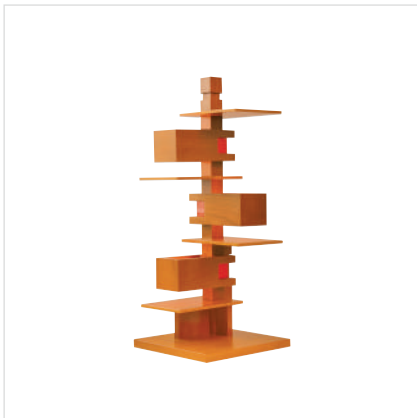

TALIESIN™ 4

Design Frank Lloyd Wright

Table lamp providing indirect light

DESCRIPTION

Item number	SE319
Category	Table
Environment	Indoor
Voltage	220-240V
Wattage	45W
Dimensions	H512 × W210 × D210mm
Weight	2.3kg
Material and Finish	Cherry wood
Colour	N/A
Driver	N/A
Cable length	2000mm