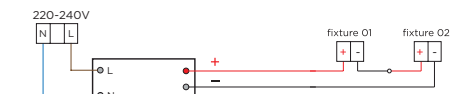

DIMENSIONS

recessed housing incl. plasterkit (optional):

concrete housing (optional):

MOUNTING INSTRUCTION

1 Make a hole in the wall according to the prescribed dimensions of the fixture or the recessed housing.

2 **POWER CONNECTION**
Connect to 220-240V. Always use a driver according to the specifications of the fixture.

Single connection for outdoor

Multiple connection for outdoor

Connect the wires with the waterproof connectors. Please see the detail method in the separate instruction sheet of waterproof connection. Make sure to use a waterproof connection with the same IP rating as the luminaire.

Single connection for indoor

Multiple connection for indoor

3 A - Insert the fixture in the hole.
B - Insert the fixture in the plasterkit.
C - Insert the fixture in the concrete housing.

PB19-010-792-00 V1