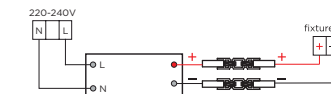

DIMENSIONS

recessed housing incl. plasterkit (optional):

concrete housing (optional):

MOUNTING INSTRUCTION

1 Make a hole in the wall according to the prescribed dimensions of the fixture or the recessed housing.

2 **POWER CONNECTION**
Connect to 220-240V. Always use a driver according to the specifications of the fixture.

Single connection for outdoor

Multiple connection for outdoor

Connect the wires with the waterproof connectors. Please see the detail method in the separate instruction sheet of waterproof connection. Make sure to use a waterproof connection with the same IP rating as the luminaire.

Single connection for indoor

Multiple connection for indoor

3 A - Insert the fixture in the hole.
B - Insert the fixture in the plasterkit.
C - Insert the fixture in the concrete housing.

PB19-010-792-00 V1