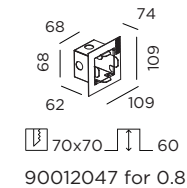

DIMENSIONS

recessed housing incl. plasterkit (optional):

concrete housing (optional):

MOUNTING INSTRUCTION

1 Make a hole in the wall according to the prescribed dimensions of the fixture or the recessed housing.