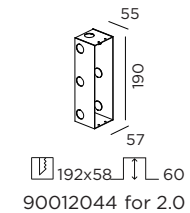

DIMENSIONS

recessed housing incl. plasterkit (optional):

concrete housing (optional):

MOUNTING INSTRUCTION

1 Make a hole in the wall according to the prescribed dimensions of the fixture or the recessed housing.