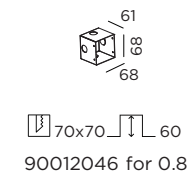

DIMENSIONS

recessed housing incl. plasterkit (optional):

concrete housing (optional):

MOUNTING INSTRUCTION

1 Make a hole in the wall according to the prescribed dimensions of the fixture or the recessed housing.