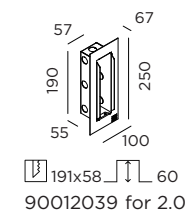

RETO wall recessed

INSTALLATION INSTRUCTIONS | SEPTEMBER 2022

3 mounting options:

 
Driver must be powered off before connecting cables.

Before connecting the luminaire/LED module to the driver please make sure the driver is not powered but disconnected from the mains. The driver can only be powered when the luminaire/LED module is already connected. Disregarding this instruction might damage or even destroy the luminaire/LED module.

DIMENSIONS

recessed housing incl. plasterkit (optional):

concrete housing (optional):

MOUNTING INSTRUCTION

1 Make a hole in the wall according to the prescribed dimensions of the fixture or the recessed housing.

2 **POWER CONNECTION**
Connect to 220-240V. Always use a driver according to the specifications of the fixture.

Single connection for outdoor

Multiple connection for outdoor

Connect the wires with the waterproof connectors. Please see the detail method in the separate instruction sheet of waterproof connection. Make sure to use a waterproof connection with the same IP rating as the luminaire.