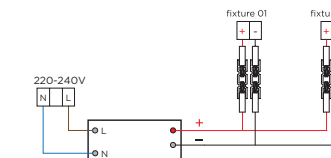

RETO wall recessed

INSTALLATION INSTRUCTIONS | SEPTEMBER 2022

3 mounting options:

 
Driver must be powered off before connecting cables.

Before connecting the luminaire/LED module to the driver please make sure the driver is not powered but disconnected from the mains. The driver can only be powered when the luminaire/LED module is already connected. Disregarding this instruction might damage or even destroy the luminaire/LED module.

DIMENSIONS

recessed housing incl. plasterkit (optional):

concrete housing (optional):

MOUNTING INSTRUCTION

1 Make a hole in the wall according to the prescribed dimensions of the fixture or the recessed housing.

2 **POWER CONNECTION**
Connect to 220-240V. Always use a driver according to the specifications of the fixture.

Single connection for outdoor

Multiple connection for outdoor

Connect the wires with the waterproof connectors. Please see the detail method in the separate instruction sheet of waterproof connection. Make sure to use a waterproof connection with the same IP rating as the luminaire.

Single connection for indoor

Multiple connection for indoor

3 A - Insert the fixture in the hole.
B - Insert the fixture in the plasterkit.
C - Insert the fixture in the concrete housing.

PB19-010-792-00 V1