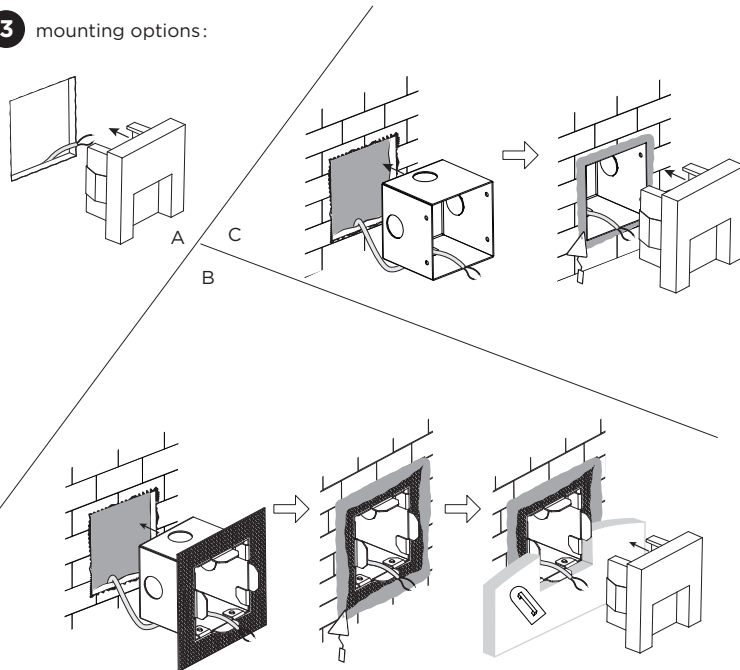

RETO wall recessed

INSTALLATION INSTRUCTIONS | SEPTEMBER 2022

3 mounting options:

 
Driver must be powered off before connecting cables.

Before connecting the luminaire/LED module to the driver please make sure the driver is not powered but disconnected from the mains. The driver can only be powered when the luminaire/LED module is already connected. Disregarding this instruction might damage or even destroy the luminaire/LED module.

DIMENSIONS

recessed housing incl. plasterkit (optional):

concrete housing (optional):

MOUNTING INSTRUCTION

1 Make a hole in the wall according to the prescribed dimensions of the fixture or the recessed housing.

2 **POWER CONNECTION**
Connect to 220-240V. Always use a driver according to the specifications of the fixture.

Single connection for outdoor

Multiple connection for outdoor

Connect the wires with the waterproof connectors. Please see the detail method in the separate instruction sheet of waterproof connection. Make sure to use a waterproof connection with the same IP rating as the luminaire.

RETO wall recessed

INSTALLATION INSTRUCTIONS | SEPTEMBER 2022

DISMOUNTING INSTRUCTIONS

Light source

- 1 Pull out the fixture and disconnect the wires between the fixture and the driver.
- 2 Break the lens.
- 3 Unscrew the light source, disconnect the wires and remove it.