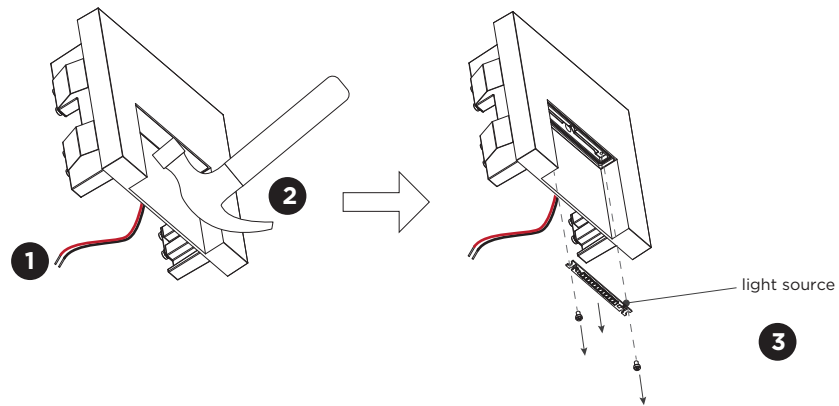

RETO wall recessed

INSTALLATION INSTRUCTIONS | SEPTEMBER 2022

3 mounting options:

 
Driver must be powered off before connecting cables.

Before connecting the luminaire/LED module to the driver please make sure the driver is not powered but disconnected from the mains. The driver can only be powered when the luminaire/LED module is already connected. Disregarding this instruction might damage or even destroy the luminaire/LED module.

2 **POWER CONNECTION**
Connect to 220-240V. Always use a driver according to the specifications of the fixture.

Single connection for outdoor

Multiple connection for outdoor

Connect the wires with the waterproof connectors. Please see the detail method in the separate instruction sheet of waterproof connection. Make sure to use a waterproof connection with the same IP rating as the luminaire.

Single connection for indoor

Multiple connection for indoor

3 A - Insert the fixture in the hole.
B - Insert the fixture in the plasterkit.
C - Insert the fixture in the concrete housing.

PB19-010-792-00 V1

RETO wall recessed

INSTALLATION INSTRUCTIONS | SEPTEMBER 2022

DISMOUNTING INSTRUCTIONS

Light source

- 1 Pull out the fixture and disconnect the wires between the fixture and the driver.
- 2 Break the lens.
- 3 Unscrew the light source, disconnect the wires and remove it.