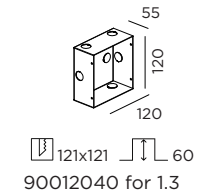

DIMENSIONS

recessed housing incl. plasterkit (optional):

concrete housing (optional):

MOUNTING INSTRUCTION

1 Make a hole in the wall according to the prescribed dimensions of the fixture or the recessed housing.