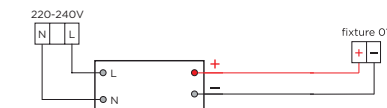

DIMENSIONS

recessed housing incl. plasterkit (optional):

concrete housing (optional):

MOUNTING INSTRUCTION

1 Make a hole in the wall according to the prescribed dimensions of the fixture or the recessed housing.

2 **POWER CONNECTION**
Connect to 220-240V. Always use a driver according to the specifications of the fixture.

Single connection for outdoor

Multiple connection for outdoor

Connect the wires with the waterproof connectors. Please see the detail method in the separate instruction sheet of waterproof connection. Make sure to use a waterproof connection with the same IP rating as the luminaire.

Single connection for indoor

Multiple connection for indoor

3 A - Insert the fixture in the hole.
B - Insert the fixture in the plasterkit.
C - Insert the fixture in the concrete housing.

PB19-010-792-00 V1