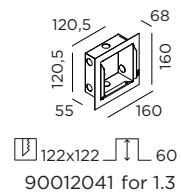

DIMENSIONS

recessed housing incl. plasterkit (optional):

concrete housing (optional):

MOUNTING INSTRUCTION

1 Make a hole in the wall according to the prescribed dimensions of the fixture or the recessed housing.