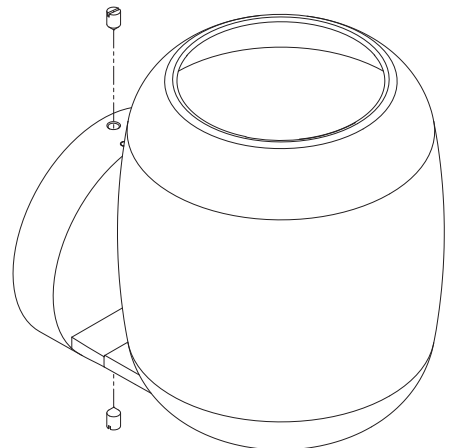

1

Turn off power
Couper le courant! /
Spegnere la corrente! /
Strom Abhalten!

2

3

4

5