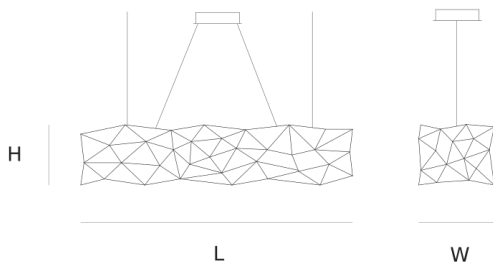

TYPE	Suspension
STANDARD	
OPTIONAL	Rectangular canopy 3000K or 3500K led.
TRANSFORMER/DRIVER	SCPpower KVF-12030-TDW
DIMMING	leading and trailing edge
CLASSIFICATION	UL no IP20 yes
ENERGY LABEL