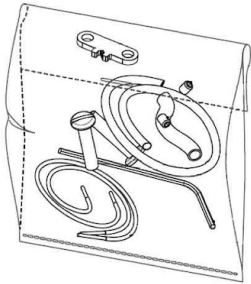

F6485030

String Light Kit cable

Spare Parts

RF22934

Power supply unit for led

RF6480109

Kit with white hooks and white cable clamps

RF6480130

String Light black hooks & cable clamps 5-unit kit

RF6480200

Kit with allen key and screws for ceiling rose assembly

RFU648200

Kit with allen key and screws for ceiling rose assembly