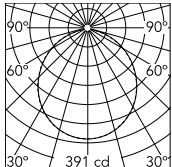

Schematic light drawing

Luminous flux Luminaire
1035 lm