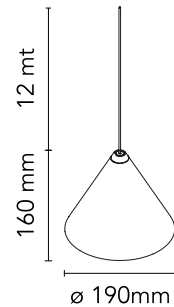

FLOS

■ F6489030 Black

String Light - Cone head - 12mt cable - CASAMBI Ready

Designed by Michael Anastassiades, 2014

21W - 1035lm - 2700K

Suspension lamp providing diffused light. Black, white or blue varnished die-cast aluminium body coated with clear soft-touch varnish. Optical diffuser in opal PC. Suspension system of 12 metres with Kevlar reinforced coaxial cable. Available with wall/ceiling connection in black PC and power supply with floor switch in black varnished PC. The on/off switch is electronic with optical and touch dimm mechanism included or touch dimm and CASAMBI Ready version. Dimmer included. Compulsory to add either floor switch or ceiling/wall rose.

Are you a professional and your project needs consulting and support?

BOOK AN APPOINTMENT

Main specifications

EAN	8059607042175
Mounting	Suspension
Environment	Indoor dry location
Light source type	LED
LED type	LED array
Lamp holder	COB LED
Power (W)	21
System flux (lm)	1035

Physical

Colour	Black
Cord length (mm)	12000
Net weight (kg)	1
Package height (cm)	300
Package width (cm)	300
Package length (cm)	300
Package volume (m3)	0.03
IP internal	20

Download

Mounting instructions	↓ PDF
Mounting instructions	↓ PDF
Mounting instructions	↓ PDF
Spare Parts	↓ PDF