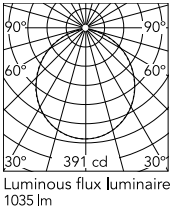

Schematic light drawing

Ecodesign and Energy Labelling

This product contains a light source of energy efficiency class D

Replaceable (LED only)
light source by a
professional

Photometric

Lighting type	Direct
Light distribution	Roto symmetric
CCT (K)	2700

Electrical

Insulation class	III
Main voltage (Vac)	48
Forward voltage (V)	48
Driver	Remote excluded
Dimmable	Yes
Dimming type	Electronic 48V
Dimming interface	Remote Dimmable (Dimmer Not Included)
Batteries inside	No
Charging min time	No