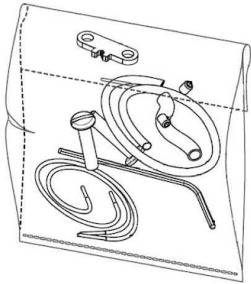

F6485030

String Light Kit cable

Spare Parts

RF22934

Power supply unit for led

RF6480109

Kit with white hooks and white cable clamps

RF6480130

String Light black hooks & cable clamps 5-unit kit

RF6480200

Kit with allen key and screws for ceiling rose assembly

RFU648200

Kit with allen key and screws for ceiling rose assembly

FLOS

■ F6487030 Black

String Light - Cone head - 12mt cable