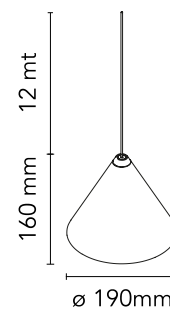

21W - 1035lm - 2700K

Suspension lamp providing diffused light. Black, white or blue varnished die-cast aluminium body coated with clear soft-touch varnish. Optical diffuser in opal PC. Suspension system of 12 metres with Kevlar reinforced coaxial cable. Available with wall/ceiling connection in black PC and power supply with floor switch in black varnished PC. The on/off switch is electronic with optical and touch dimm mechanism included or touch dimm and CASAMBI Ready version. Dimmer included. Compulsory to add either floor switch or ceiling/wall rose.

Are you a professional and your project needs consulting and support?

[BOOK AN APPOINTMENT](#)