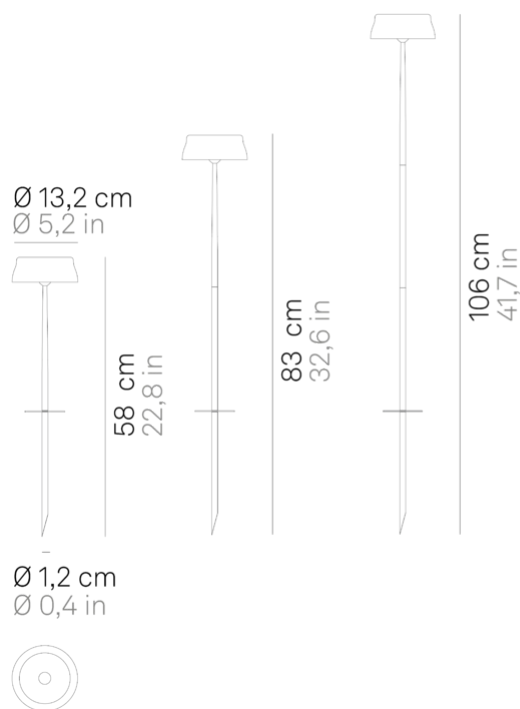

Sister Light _Lamp with peg

Sister Light is a rechargeable battery-powered cordless lamp with peg. A "touch" control on the head allows switching on/off, dimming (4-step: 100%, 60%, 30%, 6%) and selecting the color temperature of the light (2700 K, 3150 K or 4000 K). It is suitable for both indoor and outdoor use and salt spray resistant (1500 h). The head of the lamp comes screwed to the stem; it can be converted to magnetic fixing and detached to become an emergency light. It is provided with a 3-rod kit that allows to choose the height of the lamp among 56, 81 or 106 cm. An electronic control system monitors the remaining autonomy and ensures a constant luminous flux until the battery runs out. Recharging is therefore optimized and always properly done. The lamp comes with a USB Type-C cable per recharging; the battery charger is not included.

LED dimmable IP65

LD0302

Copper R3 Green V3

Sister Light _Lamp with peg

Lighting specifications

source	LED
type	SMD
total power	3,0 W
power LED	2,4 W
color temperature	2700 - 3150 - 4000 K
lumen lamp	250 - 260 - 270 lm
lumen LED	305 - 326 - 328 lm
beam angle	100°
CRI	> 90
class	E
dimmer	TOUCH DIMMER
motion sensor	NO

Electrical specifications

voltage	100-240V
frequency	50/60 Hz
input	100-240V
output	5 Vdc max 2A
batteria	batteria a pacchetto li-lon 3 celle mod.18650 2500 ma/h
autonomia	100% 8 h. - 60% 13 h. - 30% 28 h. - 6% 58 h.
tempo di ricarica	5 H.