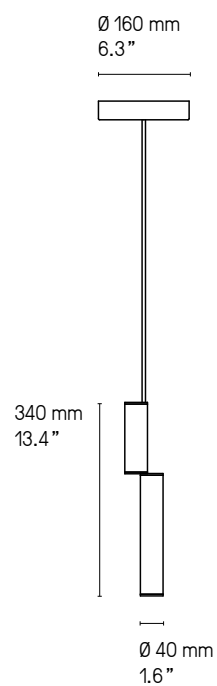

Signal V540 + V440 SB