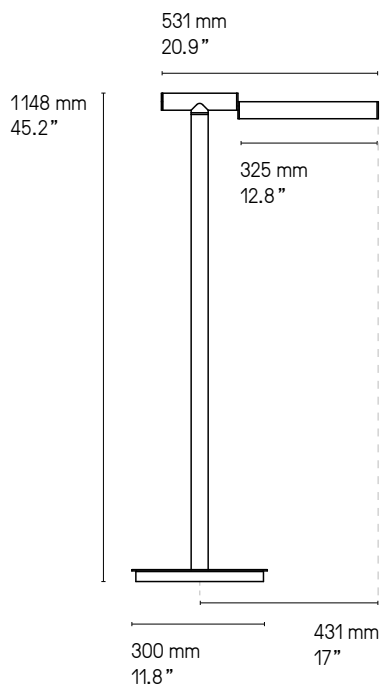

#### Signal double 520 (520 mm – 20.5")

|                |        |        |                                |                      |
|----------------|--------|--------|--------------------------------|----------------------|
| LED intégrée   | 570 lm | 2700°K | Alimentation 24V intégrée      | Variable (phase cut) |
| Integrated LED | 570 lm | 2700°K | Int. power supply 24V included | Dimmable (phase cut) |

#### Signal double 720 (720 mm – 28.4")

|                |        |        |                                |                      |
|----------------|--------|--------|--------------------------------|----------------------|
| LED intégrée   | 960 lm | 2700°K | Alimentation 24V intégrée      | Variable (phase cut) |
| Integrated LED | 960 lm | 2700°K | Int. power supply 24V included | Dimmable (phase cut) |

#### Signal double 920 (920 mm – 36.2")

|                |         |        |                                |                      |
|----------------|---------|--------|--------------------------------|----------------------|
| LED intégrée   | 1340 lm | 2700°K | Alimentation 24V intégrée      | Variable (phase cut) |
| Integrated LED | 1340 lm | 2700°K | Int. power supply 24V included | Dimmable (phase cut) |

**UL Version  
fitted plate to cover outlet power box**

Signal Simple 445 PN

Signal Simple 445 PB

Signal Double 720 SB

Signal Pivot SB

Signal Duo

Signal Duo SB

Signal Pivot