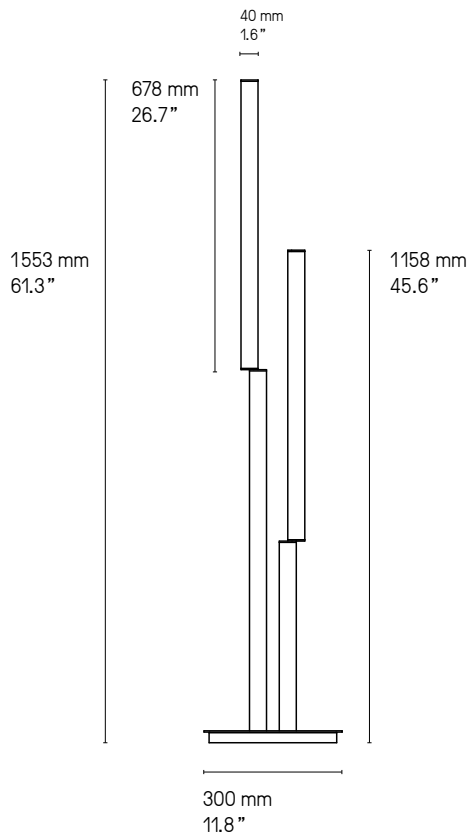

#### Signal double 520 (520 mm – 20.5")

|                |        |        |                                |                      |
|----------------|--------|--------|--------------------------------|----------------------|
| LED intégrée   | 570 lm | 2700°K | Alimentation 24V intégrée      | Variable (phase cut) |
| Integrated LED | 570 lm | 2700°K | Int. power supply 24V included | Dimmable (phase cut) |

#### Signal double 720 (720 mm – 28.4")

|                |        |        |                                |                      |
|----------------|--------|--------|--------------------------------|----------------------|
| LED intégrée   | 960 lm | 2700°K | Alimentation 24V intégrée      | Variable (phase cut) |
| Integrated LED | 960 lm | 2700°K | Int. power supply 24V included | Dimmable (phase cut) |

#### Signal double 920 (920 mm – 36.2")

|                |         |        |                                |                      |
|----------------|---------|--------|--------------------------------|----------------------|
| LED intégrée   | 1340 lm | 2700°K | Alimentation 24V intégrée      | Variable (phase cut) |
| Integrated LED | 1340 lm | 2700°K | Int. power supply 24V included | Dimmable (phase cut) |

**UL Version  
fitted plate to cover outlet power box**

Signal Simple 445 PN

Signal Simple 445 PB

Signal Double 720 SB

Signal Pivot SB

Signal Duo

Signal Duo SB

Signal Pivot