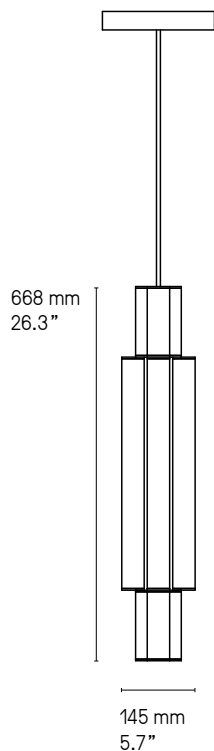

Signal V540

**Source
Lamping**

Lampadaires – Floor lamps

Lampadaire – Floor lamp DUO

LED intégrée 2500 lm 2700°K
Integrated LED 2500 lm 2700°K

Alim. 24V intégrée
Int. power supply 24 V incl.

Variable (phase cut)
Dimmable (phase cut)

Variateur à pied
Foot op. dimmer

Lampadaire – Floor lamp SOLO 115

LED intégrée 2300 lm 2700°K
Integrated LED 2300 lm 2700°K

Alim. 24V intégrée
Int. power supply 24 V incl.

Variable (phase cut)
Dimmable (phase cut)

Variateur à pied
Foot op. dimmer

Lampadaire – Floor lamp SOLO 176

LED intégrée 3060 lm 2700°K
Integrated LED 3060 lm 2700°K

Alim. 24V intégrée
Int. power supply 24 V incl.

Variable (phase cut)
Dimmable (phase cut)

Variateur à pied
Foot op. dimmer

Lampadaire – Floor lamp PIVOT

LED intégrée 570 lm 2700°K
Integrated LED 570 lm 2700°K

Alim. 24V intégrée
Int. power supply 24 V incl.

Variable (phase cut)
Dimmable (phase cut)

Variateur à pied
Foot op. dimmer

Suspensions – Pendants

Signal Chandelier

Signal x 3