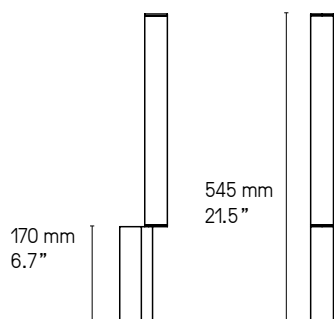

#### Signal double 520 (520 mm – 20.5")

|                |        |        |                                |                      |
|----------------|--------|--------|--------------------------------|----------------------|
| LED intégrée   | 570 lm | 2700°K | Alimentation 24V intégrée      | Variable (phase cut) |
| Integrated LED | 570 lm | 2700°K | Int. power supply 24V included | Dimmable (phase cut) |

#### Signal double 720 (720 mm – 28.4")

|                |        |        |                                |                      |
|----------------|--------|--------|--------------------------------|----------------------|
| LED intégrée   | 960 lm | 2700°K | Alimentation 24V intégrée      | Variable (phase cut) |
| Integrated LED | 960 lm | 2700°K | Int. power supply 24V included | Dimmable (phase cut) |

#### Signal double 920 (920 mm – 36.2")

|                |         |        |                                |                      |
|----------------|---------|--------|--------------------------------|----------------------|
| LED intégrée   | 1340 lm | 2700°K | Alimentation 24V intégrée      | Variable (phase cut) |
| Integrated LED | 1340 lm | 2700°K | Int. power supply 24V included | Dimmable (phase cut) |

**Signal double 920**

**Signal double 720**

**Signal double 520**

**Signal simple 545**

**Signal simple 445**

**Signal simple 345**

Signal peut être installée horizontalement ou verticalement.  
Signal can be placed both horizontally or vertically on the wall.