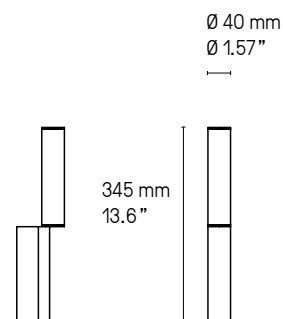

#### Signal double 520 (520 mm – 20.5")

|                |        |        |                                |                      |
|----------------|--------|--------|--------------------------------|----------------------|
| LED intégrée   | 570 lm | 2700°K | Alimentation 24V intégrée      | Variable (phase cut) |
| Integrated LED | 570 lm | 2700°K | Int. power supply 24V included | Dimmable (phase cut) |

#### Signal double 720 (720 mm – 28.4")

|                |        |        |                                |                      |
|----------------|--------|--------|--------------------------------|----------------------|
| LED intégrée   | 960 lm | 2700°K | Alimentation 24V intégrée      | Variable (phase cut) |
| Integrated LED | 960 lm | 2700°K | Int. power supply 24V included | Dimmable (phase cut) |

#### Signal double 920 (920 mm – 36.2")

|                |         |        |                                |                      |
|----------------|---------|--------|--------------------------------|----------------------|
| LED intégrée   | 1340 lm | 2700°K | Alimentation 24V intégrée      | Variable (phase cut) |
| Integrated LED | 1340 lm | 2700°K | Int. power supply 24V included | Dimmable (phase cut) |

**Signal double 920**

**Signal double 720**

**Signal double 520**

**Signal simple 545**

**Signal simple 445**

**Signal simple 345**

Signal peut être installée horizontalement ou verticalement.  
Signal can be placed both horizontally or vertically on the wall.