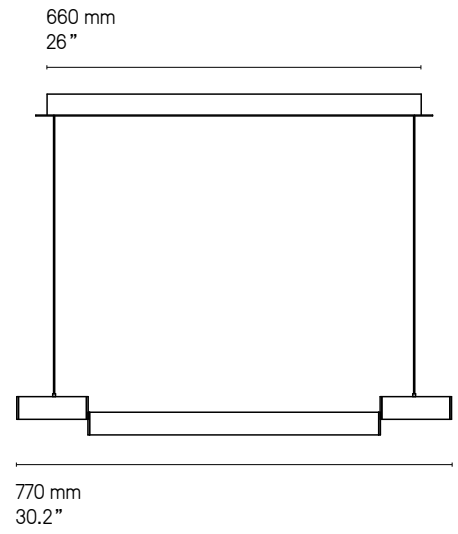

Signal H 770