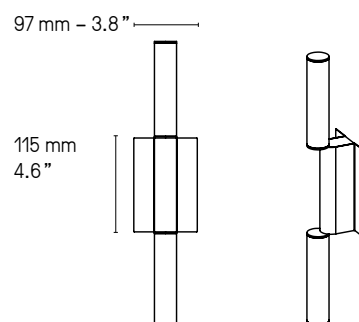

**UL Version
fitted plate to cover outlet power box**