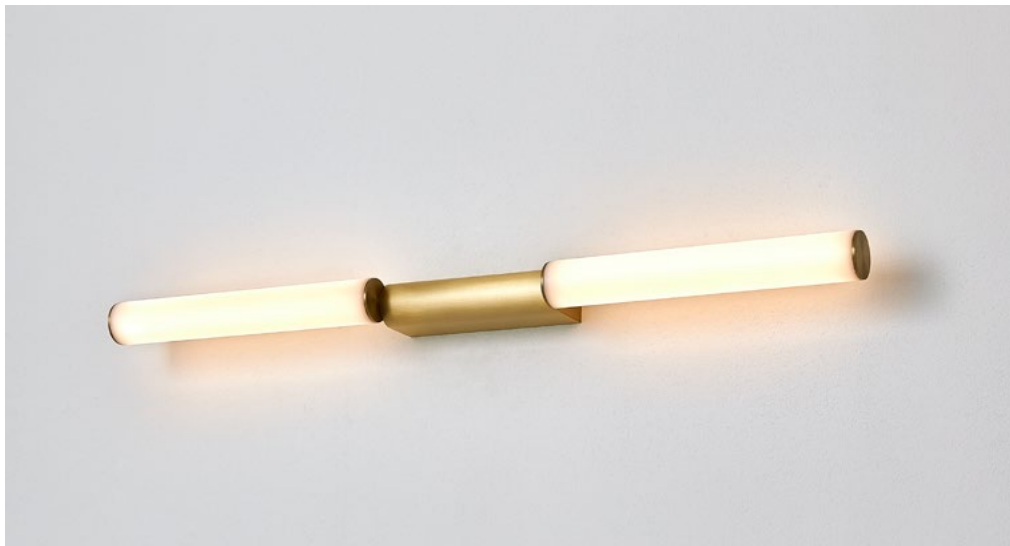

# SIGNAL

DESIGNED BY PAULINE DELTOUR

Apporter des lettres de noblesse au néon d'antan, voici l'esprit de la collection *Signal*. Véritable clin d'œil élégant, l'originalité de la source lumineuse désaxée se décline en appliques, suspensions et lampadaires.

Bringing something ancient back to fashion, this is what Pauline had in mind for the *Signal* collection. An elegant allusion, declined in wall lights, pendants and floor lamps, with their original asymmetric light source.

**Signal double 920**

**Signal double 720**

**Signal double 520**

**Signal simple 545**

**Signal simple 445**

**Signal simple 345**

Signal peut être installée horizontalement ou verticalement.  
Signal can be placed both horizontally or vertically on the wall.

**UL Version  
fitted plate to cover outlet power box**

Signal Simple 445 PN

Signal Simple 445 PB

Signal Double 720 SB

Signal Pivot SB

Signal Duo

Signal Duo SB

Signal Pivot