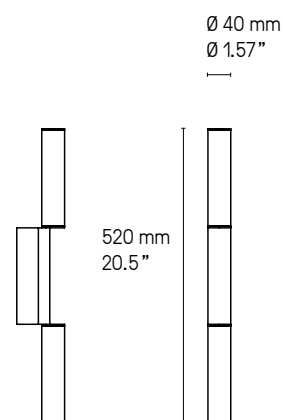

Signal double 520