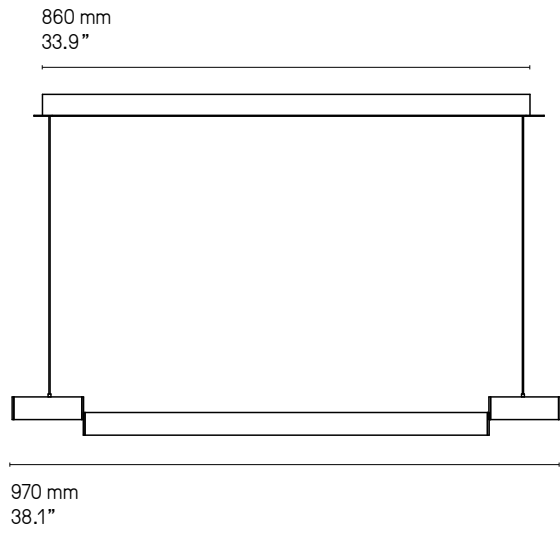

Signal H 970