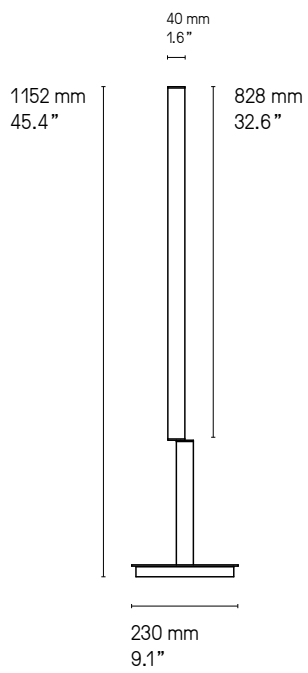

Signal Solo 115