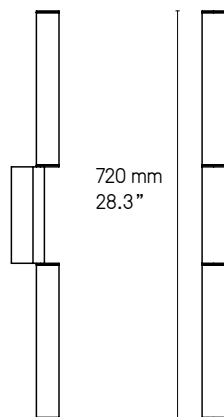

Signal simple 445

Signal peut être installée horizontalement ou verticalement.
Signal can be placed both horizontally or vertically on the wall.

**UL Version
fitted plate to cover outlet power box**