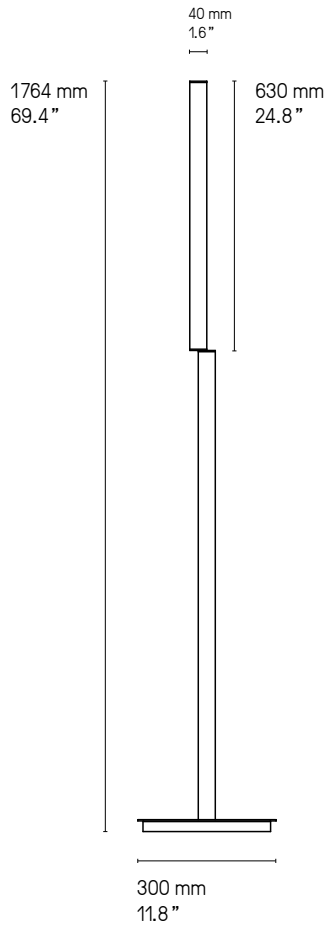

Signal Solo 176

Signal Solo 176 SN