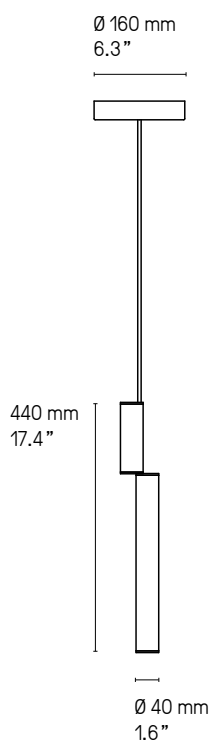

© Klaas Verdrú
for Mayelle