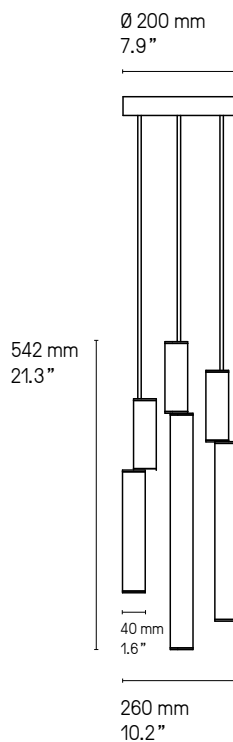

Signal V440

Signal V340