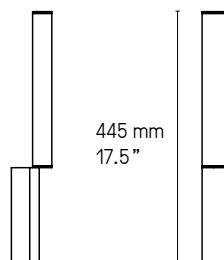

#### Signal double 520 (520 mm – 20.5")

|                |        |        |                                |                      |
|----------------|--------|--------|--------------------------------|----------------------|
| LED intégrée   | 570 lm | 2700°K | Alimentation 24V intégrée      | Variable (phase cut) |
| Integrated LED | 570 lm | 2700°K | Int. power supply 24V included | Dimmable (phase cut) |

#### Signal double 720 (720 mm – 28.4")

|                |        |        |                                |                      |
|----------------|--------|--------|--------------------------------|----------------------|
| LED intégrée   | 960 lm | 2700°K | Alimentation 24V intégrée      | Variable (phase cut) |
| Integrated LED | 960 lm | 2700°K | Int. power supply 24V included | Dimmable (phase cut) |

#### Signal double 920 (920 mm – 36.2")

|                |         |        |                                |                      |
|----------------|---------|--------|--------------------------------|----------------------|
| LED intégrée   | 1340 lm | 2700°K | Alimentation 24V intégrée      | Variable (phase cut) |
| Integrated LED | 1340 lm | 2700°K | Int. power supply 24V included | Dimmable (phase cut) |

**Signal double 920**

**Signal double 720**

**Signal double 520**

**Signal simple 545**

**Signal simple 445**

**Signal simple 345**

Signal peut être installée horizontalement ou verticalement.  
Signal can be placed both horizontally or vertically on the wall.