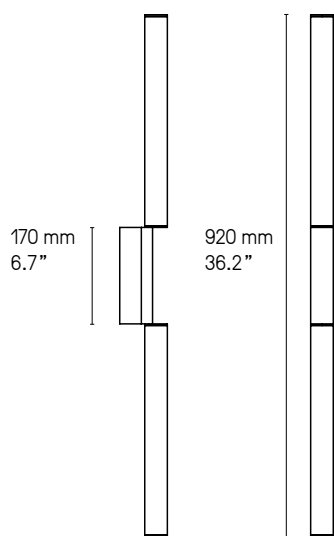

Suspension – Pendant Signal H970 SG

Signal double 920