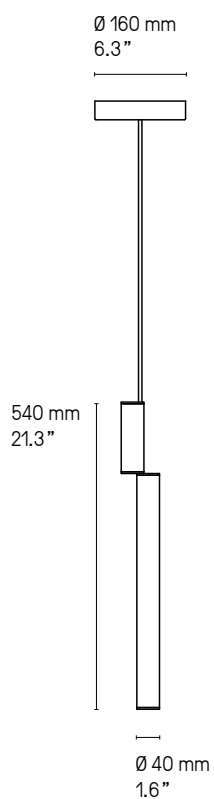

© Klaas Verdrú
for Mayelle