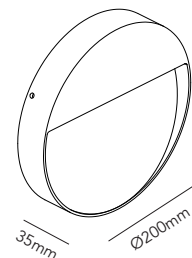

SIRIUS

Design: Ronni Gol

* Rose gold for indoor use only

SIRIUS 1

SIRIUS 2

SIRIUS 3