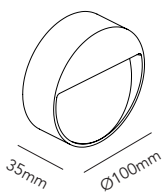

SIRIUS

Design: Ronni Gol

* Rose gold for indoor use only

SIRIUS 1

SIRIUS 2

SIRIUS 3