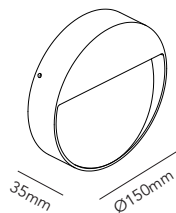

SIRIUS

Design: Ronni Gol

* Rose gold for indoor use only

SIRIUS 1

SIRIUS 2

SIRIUS 3