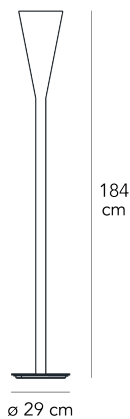

RILUMINATOR

Pietro Chiesa, 1932

Riluminator is the makeover of Luminator designed by Pietro Chiesa in 1932. This lamp shares with the classic icon floor lamp not only its geometric, torch-like shape, but also the direction of its light source. Produced with "rotation" technology, the body is cylindrical at the base, opening out as it rises to create a cone-shaped trunk that characterizes the design of the object, it houses and hides the LED light source. Riluminator is available in different colours to highlight the continuity and essentiality of unmistakable design.

Floor lamp with indirect light and dimmable by switch button. Painted propylene frame. Black power cable, dimmer and plug. Plug-in power supply with interchangeable plugs (UK - USA - UE - AUS). Integrated led.

MADE IN

IT

MATERIAL DESCRIPTION

polymer, metal

ALIMENTATION CABLE

Black

COLOR DESCRIPTION SKU

white