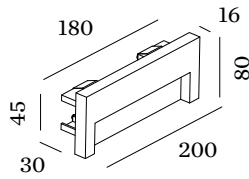

WEVER & DUCRÉ
LIGHTING

RETO OUTDOOR 2.0

745262A5

Project

Type

Notes

Quantity

Date

GENERAL

Wall

Recessed

Anthracite Grey

IP65

Exterior

330 lm

LED

3000 K

ELECTRICAL

excl. power supply

24 V

LED Inset 7 W

Class 3

Safety distance 0.3 m

PHYSICAL

Length 200 mm

Width 30 mm

Height 80 mm

0.4 kg

CUTOUT

Length 47 mm

Width 182 mm

Min. ceiling thickness 12 mm

Recessed depth 40 mm

Rectangular wall recessed luminaire made from aluminium; surface Anthracite Grey; powder coated; matt texture; recessed depth 40 mm; suitable for ceiling thickness of min. 12 mm; PCB 3-step binning; light colour 3000 K; degree of protection IP65; PC3; driver not included; light source not replaceable;