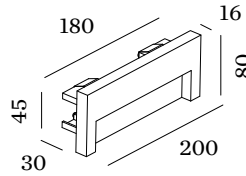

## PHYSICAL

Length 200 mm  
Width 30 mm  
Height 80 mm  
0.4 kg

## CUTOUT

Length 47 mm  
Width 182 mm  
Min. ceiling thickness 12 mm  
Recessed depth 40 mm

Rectangular wall recessed luminaire made from aluminium; surface White Matt; powder coated; matt texture; recessed depth 40 mm; suitable for ceiling thickness of min. 12 mm; PCB 3-step binning; light colour 3000 K; degree of protection IP20; PC3; driver not included; light source not replaceable;