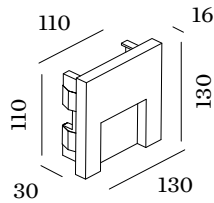

## PHYSICAL

Length 130 mm

Width 30 mm

Height 130 mm

0.4 kg

## CUTOUT

Length 115 mm

Width 117 mm

Min. ceiling thickness 12 mm

Recessed depth 40 mm

Square wall recessed luminaire made from aluminium; surface Anthracite Grey; powder coated; matt texture; recessed depth 40 mm; suitable for ceiling thickness of min. 12 mm; PCB 3-step binning; light colour 3000 K; degree of protection IP65; PC3; driver not included; light source not replaceable;