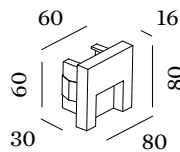

WEVER & DUCRÉ
LIGHTING

RETO OUTDOOR 0.8

745162A5

Project
Type
Notes
Quantity
Date

GENERAL

Wall
Recessed
Anthracite Grey
IP65
Exterior
80 lm

LED

3000 K

ELECTRICAL

excl. power supply
24 V
LED Inset 3 W
Class 3
Safety distance 0.3 m

PHYSICAL

Length 80 mm
Width 30 mm
Height 80 mm
0.3 kg

CUTOUT

Length 66 mm
Width 66 mm
Min. ceiling thickness 12 mm
Recessed depth 40 mm

Square wall recessed luminaire made from aluminium; surface Anthracite Grey; powder coated; matt texture; recessed depth 40 mm; suitable for ceiling thickness of min. 12 mm; PCB 3-step binning; light colour 3000 K; degree of protection IP65; PC3; driver not included; light source not replaceable;