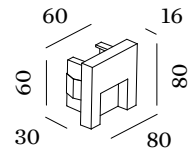

WEVER & DUCRÉ
LIGHTING

RETO 0.8

345161B5

Project
Type
Notes
Quantity
Date

GENERAL

Wall
Recessed
Black Matt
IP20
Interior
150 lm

LED

3000 K

ELECTRICAL

excl. power supply
9 V
LED Inset 4 W
350 mA
Class 3
Safety distance 0.3 m

PHYSICAL

Length 80 mm
Width 30 mm
Height 80 mm
0.3 kg

CUTOUT

Length 66 mm
Width 66 mm
Min. ceiling thickness 12 mm
Recessed depth 40 mm

Square wall recessed luminaire made from aluminium; surface Black Matt; powder coated; matt texture; recessed depth 40 mm; suitable for ceiling thickness of min. 12 mm; PCB 3-step binning; light colour 3000 K; degree of protection IP20; PC3; driver not included; light source not replaceable;