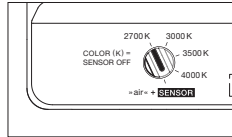

sospeso/piena/scura flat