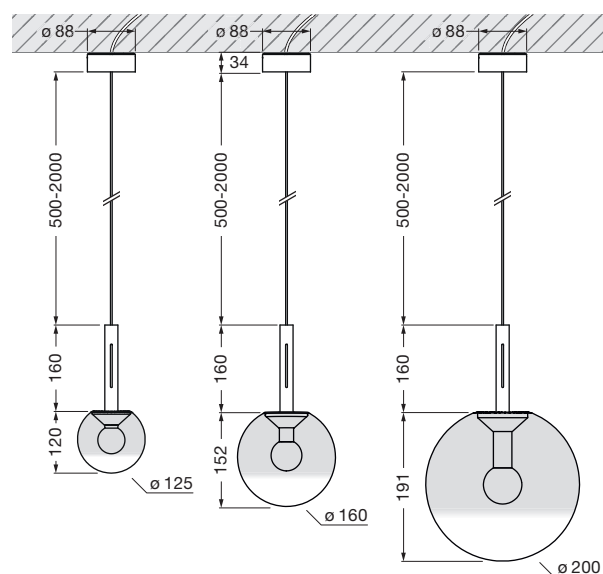

## Luna sospeso fix up datasheet

LED suspended luminaire with spherical head and directed light aimed downwards. With optional glass sphere diameters of 125/160/200 mm. The pendulum length is adjustable between 50–200 cm during mounting. The innovative LED fireball technology creates a special lighting effect – direct, downward-facing and atmospheric lights of the fireball within the glass sphere.

incl. power supply unit (removable)

dimensions in mm

### technical data Luna sospeso fix up

properties	material	aluminium, glass, PVD-coated, plastic
	height adjustment	50–2000 mm (selectable during assembly)
	weight	125 = 0.9 kg / 160 = 1.0 kg / 200 = 1.1 kg
surface	head / body / base	dark chrome, phantom
	cable	black fabric cable
Occhio »color tune« LED	average life time	> 50.000 hrs
	energy efficiency class (luminous efficiency)	G (46 lm/W)
	power	LED 9W (incl. Occhio power supply unit 11 W, standby < 0.5 W)
	color rendering index	CRI Ra 95
	color temperature (color consistency)	2700–4000 K (2-step)
electricity	dimming	»touchless control« and Occhio air or via trailing-edge phasecut dimmer*
	connection	230V AC
	power factor power supply (cos φ1)	0.9
	flicker / stroboscopic effect	< 1 (PstLM) / 0.4 (SVM)
	permitted operating conditions	max. 30°C for indoor use only