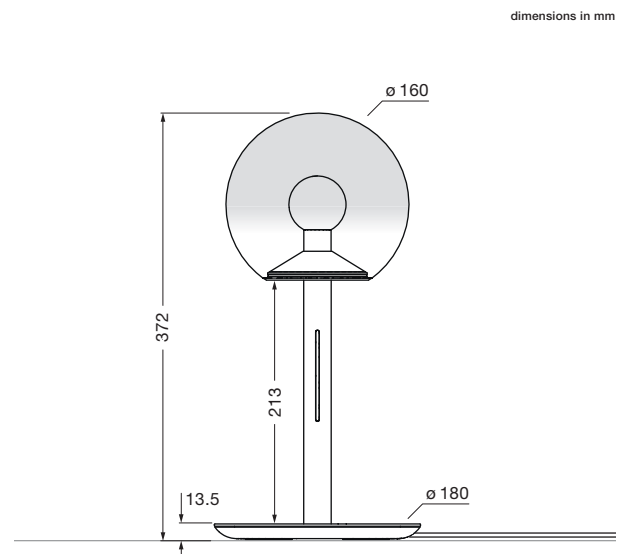

Luna sogno datasheet

LED table luminaire with spherical head and diffuse light aimed downwards and a glass sphere diameter of 160mm. The innovative LED fireball technology creates a special lighting effect – indirect, downward-facing and atmospheric lights of the fireball within the glass sphere.

technical data Luna sogno

properties	material	aluminium, glass, PVD coated, steel, plastic
	cable length	2 m of which 1.4 m are retractable
	weight	2.7 kg
surface	head / body / base	dark chrome, phantom
	power supply	matt black
Occhio »color tune« LED	average life time	> 50.000 hrs
	energy efficiency class (luminous efficiency)	G (12 lm / W)
	power	LED 9W (incl. Occhio power supply unit 11 W, standby < 0.5 W)
	color rendering index	CRI Ra 95
	color temperature (color consistency)	2700–4000 K (2-step)
electricity	dimming	»touchless control«, Occhio air
	connection	230V AC
	power factor power supply (cos φ1)	0.9
	flicker / stroboscopic effect	< 1 (PstLM) / 0.4 (SVM)
	permitted operating conditions	max. 30°C for indoor use only