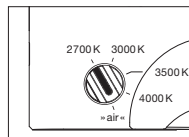

parete

Occhio air
powered by
Casambi

Occhio air (standard)

Bluetooth control via Occhio air app or »air« controller (optional), control of individual luminaires, groups and scenes.

sospeso up/flat/pure

COLOR (K) = SENSOR OFF
adjustable color temperature (4 steps),
trailing-edge phase cut dimming possible

»air« + SENSOR
»air« + »touchless control« (Bluetooth and gesture control), control via »touchless control« and Occhio air app or »air« controller, switching, dimming, »color tune« (color temperature continuously adjustable), no external dimming possible, control and sensors can be deactivated via Occhio air app

sospeso cloud

Integrated Bluetooth control,
»air« + »touchless control« (Bluetooth and gesture control), control via »touchless control« and Occhio air app or »air« controller, switching, dimming, »color tune« (color temperature continuously adjustable), no external dimming possible, control and sensors can be deactivated via Occhio air app

basso/ sogno

Integrated Bluetooth control,
»air« + »touchless control« (Bluetooth and gesture control), control via »touchless control« and Occhio air app or »air« controller, switching, dimming, »color tune« (color temperature continuously adjustable), control and sensors can be deactivated via Occhio air app

parete

COLOR (K) = SENSOR OFF
adjustable color temperature (4 steps),
trailing-edge phase cut dimming possible

Occhio air

»air« (Bluetooth control), control via Occhio air app or »air« controller, switching, dimming, »color tune« (color temperature continuously adjustable), no external dimming possible

piena/ scura up/flat

COLOR (K) = SENSOR OFF
adjustable color temperature (4 steps),
trailing-edge phase cut dimming possible,
Occhio air deactivated

»air« + SENSOR (piena/scura)

»air« (Bluetooth control), control via Occhio air app or »air« controller, switching, dimming, »color tune« (color temperature continuously adjustable), no external dimming possible,