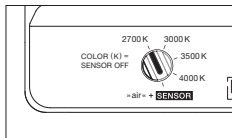

sospeso/piena/scura flat

Occhio air (standard)

Bluetooth control via Occhio air app or »air« controller (optional), control of individual luminaires, groups and scenes.

sospeso up/flat/pure

COLOR (K) = SENSOR OFF
adjustable color temperature (4 steps),
trailing-edge phase cut dimming possible

»air« + SENSOR
»air« + »touchless control« (Bluetooth and gesture control), control via »touchless control« and Occhio air app or »air« controller, switching, dimming, »color tune« (color temperature continuously adjustable), no external dimming possible, control and sensors can be deactivated via Occhio air app

sospeso cloud

Integrated Bluetooth control,
»air« + »touchless control« (Bluetooth and gesture control), control via »touchless control« and Occhio air app or »air« controller, switching, dimming, »color tune« (color temperature continuously adjustable), no external dimming possible, control and sensors can be deactivated via Occhio air app

basso/ sogno

Integrated Bluetooth control,
»air« + »touchless control« (Bluetooth and gesture control), control via »touchless control« and Occhio air app or »air« controller, switching, dimming, »color tune« (color temperature continuously adjustable), control and sensors can be deactivated via Occhio air app

parete

COLOR (K) = SENSOR OFF
adjustable color temperature (4 steps),
trailing-edge phase cut dimming possible

Occhio air

»air« (Bluetooth control), control via Occhio air app or »air« controller, switching, dimming, »color tune« (color temperature continuously adjustable), no external dimming possible

piena/ scura up/flat

COLOR (K) = SENSOR OFF
adjustable color temperature (4 steps),
trailing-edge phase cut dimming possible,
Occhio air deactivated

»air« + SENSOR (piena/scura)

»air« (Bluetooth control), control via Occhio air app or »air« controller, switching, dimming, »color tune« (color temperature continuously adjustable), no external dimming possible,