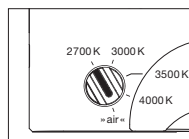

parete

Occhio air powered by Casambi