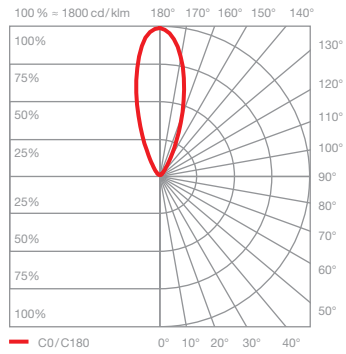

Luna parete lighting effects

uplight

direct, glare-free uplight (Occhio fireball optic),
beam angle approx. 50°

light source : Occhio fireball

luminous flux : high color 9 W 550 lm