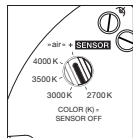

control options

version (»color tune«)

Luna luminaires can be dimmed via »touchless control« (basso, sogno, sospeso and sospeso cloud) and Occhio air (standard for all Luna luminaires). Alternatively, dimming is possible via phase section (Occhio air can be deactivated via power supply, not for basso, sogno and sospeso cloud).

Occhio air / Phase cut-off dimming

switchable at power supply)

sospeso/piena/scura up