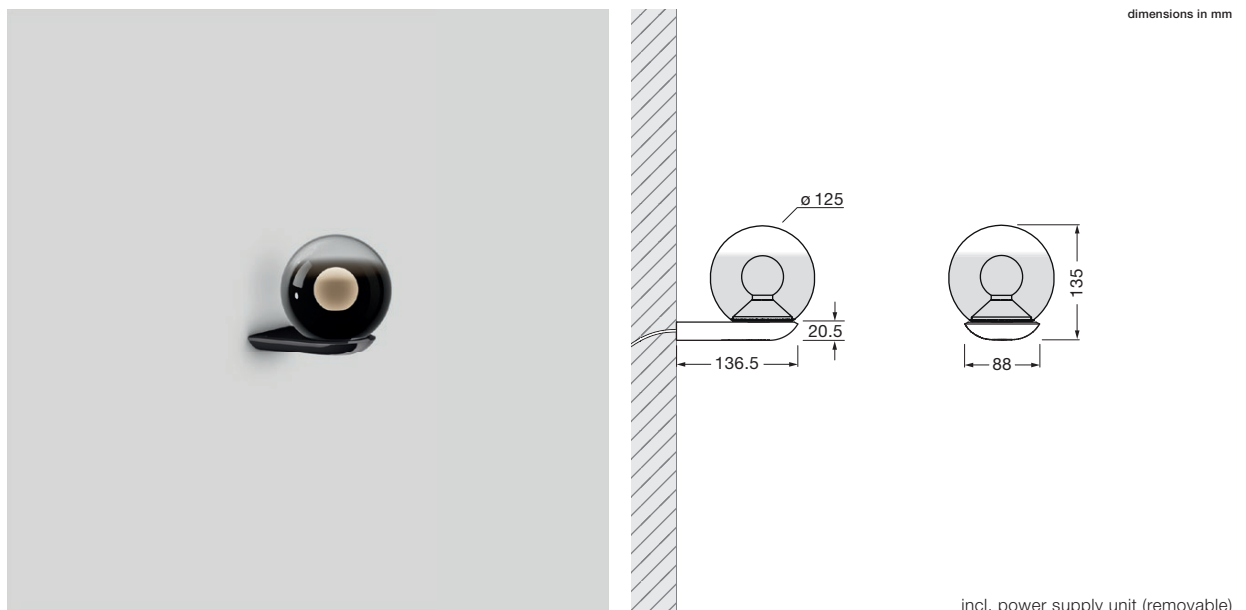

Luna parete datasheet

LED wall luminaire with spherical head and directed light aimed upwards and a glass sphere diameter of 125 mm. The innovative LED fireball technology creates a special lighting effect – direct, upward-facing and atmospheric lights of the fireball within the glass sphere.

Version with integrated power supply unit for surface mounting, connection to 230V AC mains voltage. Glass cover and fireball removable for maintenance purposes, LED interchangeable. Controllable via Occhio air or alternatively dimmable via phase cut-off dimmer*. The color temperature can be adjusted continuously between 2700 and 4000K using Occhio air.

incl. power supply unit (removable)

technical data Luna parete

properties	material	aluminium, glass, PVD coated, steel, plastic
	weight	0.8 kg
surface	head / body / base	dark chrome, phantom
Occhio »color tune« LED	average life time	> 50.000 hrs
	energy efficiency class (luminous efficiency)	G (46 lm / W)
	power	LED 9W (incl. Occhio power supply unit 11 W, standby <0.5 W)
	color rendering index	CRI Ra 95
	color temperature (color consistency)	2700–4000 K (2-step)
electricity	dimming	Occhio air (optional) or via trailing-edge phasecut dimmer*
	connection	230 V AC
	power factor power supply (cos ϕ 1)	0.9
	flicker / stroboscopic effect	< 1 (PstLM) / 0.4 (SVM)
	permitted operating conditions	max. 30°C for indoor use only