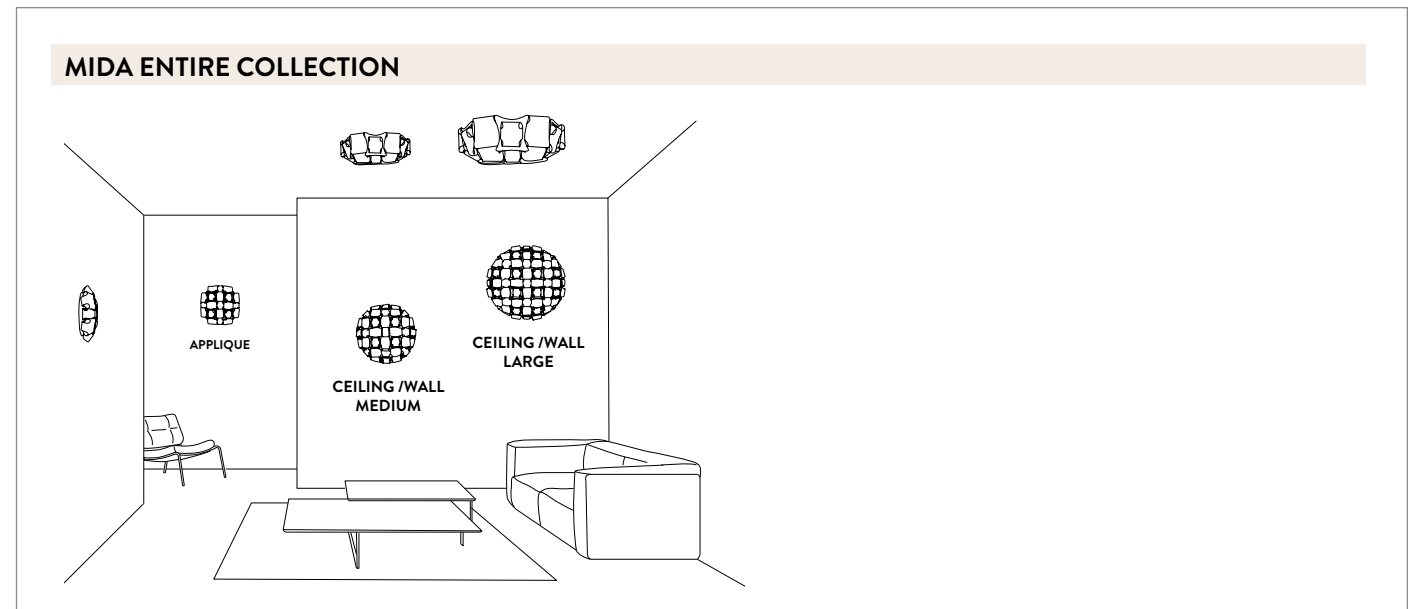

MIDA CEILING / WALL by Adriano Rachele

Compendium page **258 / 388**

PRODUCT / PRODOTTO	DIMENSIONS / MISURE	COLOUR / COLORE	CODE / CODICE
CEILING-WALL LARGE Bulbs E27:  4 X 12W LED Filament Dimmable with: Dimmable bulbs Made of: Lentiflex® / Opalflex® Goldflex® / Steelflex® / Copperflex® With: MagneticSystem® Weight: net Kg 3,5 - gross Kg 6 Package: 80 x 80 x h. 30 cm	 LIGHT SOURCE: 	 WHITE - PLATINUM	MIDCL00SLV000000000EU
		 WHITE - GOLD	MIDCL00GLD000000000EU
		 ROSE	MIDCL00PNK000000000EU
		 AMBER	MIDCL00YLW000000000EU
		 MULTICOLOR	MIDCL00MCL000000000EU
CEILING-WALL MEDIUM Bulbs E27:  3 X 12W LED Filament Dimmable with: Dimmable bulbs Made of: Lentiflex® / Opalflex® Goldflex® / Steelflex® / Copperflex® With: MagneticSystem® Weight: net Kg 2 - gross Kg 3 Package: 55 x 57 x h. 23 cm	 LIGHT SOURCE: 	 WHITE - PLATINUM	MIDCM00SLV000000000EU
		 WHITE - GOLD	MIDCM00GLD000000000EU
		 ROSE	MIDCM00PNK000000000EU
		 AMBER	MIDCM00YLW000000000EU
		 MULTICOLOR	MIDCM00MCL000000000EU

MIDA APPLIQUE design by Adriano Rachele

Compendium page **392**

PRODUCT / PRODOTTO	DIMENSIONS / MISURE	COLOUR / COLORE	CODE / CODICE
APPLIQUE Bulbs E14:  2 X 6W LED Filament Dimmable with: Dimmable bulbs Made of: Lentiflex® / Opalflex® Goldflex® / Steelflex® / Copperflex® With: MagneticSystem® Weight: net Kg 0,50 - gross Kg 1,5 Package: 36 x 38 x h. 15 cm	 LIGHT SOURCE: 	 WHITE - PLATINUM	MIDWS00SLV000000000EU
		 WHITE - GOLD	MIDWS00GLD000000000EU
		 ROSE	MIDWS00PNK000000000EU
		 AMBER	MIDWS00YLW000000000EU
		 MULTICOLOR	MIDWS00MCL000000000EU