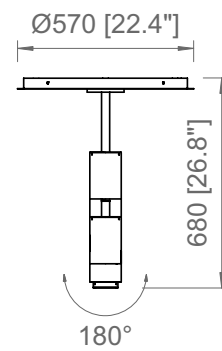

**PL DOUBLE**

4 x 7.5W  
Dimmable LED light bulbs included  
Light emission: 4 x 650 Lm  
3.000 K; CRI: >90  
IP20

Compatible with remote control systems  
when dimmable LED bulbs are used

Copyright and/or design rights subsist in this drawing. No part of this drawing may be reproduced in any material form (including photocopying or storing in any medium electronic means, whether or not intentionally and whether or not as part or a larger publication) without the express permission of the copyright owner, Contardi Lighting S.r.l.. Further and without prejudice to the above, this drawing and all information relating thereto is confidential, and shall not be communicated to a third party without the consent of Contardi lighting srl. Contardi lighting srl asserts all rights to be identified as the author of the work and otherwise.