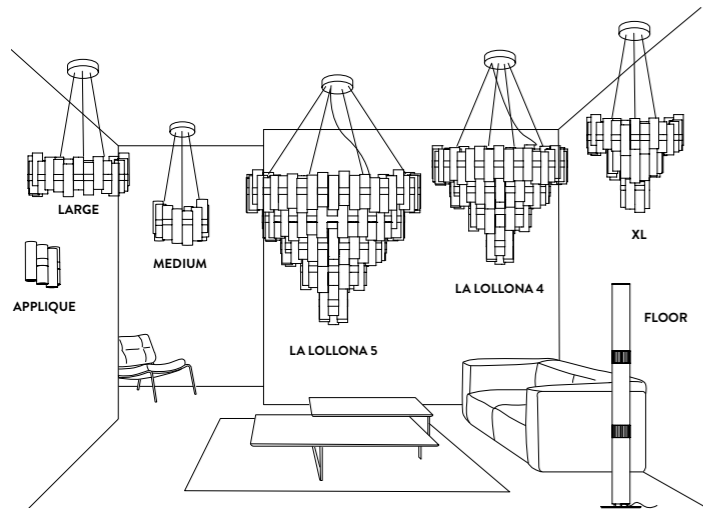

LA LOLLO APPLIQUE

design by Lorenza Bozzoli

Compendium page **414**

PRODUCT / PRODOTTO	DIMENSIONS / MISURE	COLOUR / COLORE	CODE / CODICE
WALL LAMP Bulbs E14: 2 X 6W LED Filament Dimmable with: Dimmable bulbs Made of: Lentiflex® / Cristalflex® Opalflex® Brushed Goldflex® or Pewterflex® With: Stainless Steel Support Weight: net Kg 0,45 - gross Kg 1 Package: 33 x 34 x h. 19 cm		☐ WHITE	LALWM00WHT000000000EU
		☒ GRADIENT	LALWM00GRD000000000EU
		☐ GOLD	LALWM00GLD000000000EU
		☐ PEWTER WHITE	LALWM00PWT000000000EU

LA LOLLO FLOOR

design by Lorenza Bozzoli

Compendium page **464**

PRODUCT / PRODOTTO	DIMENSIONS / MISURE	COLOUR / COLORE	CODE / CODICE
FLOOR LAMP Bulbs E27: 3 X 12W LED Filament Dimmable with: Dimmable bulbs Made of: Lentiflex® / Cristalflex® and Steelflex® With: Stainless Steel Base - Dimmer Weight: net Kg 2,9 - gross Kg 5,9 Package: 30 x 35 x h. 170 cm BULBS DISPOSITION 		☐ PRISMA/SILVER	LALFM00PRS000000000EU
		☒ PRISMA/GOLD	LALFM00PRG000000000EU

LA LOLLO ENTIRE COLLECTION