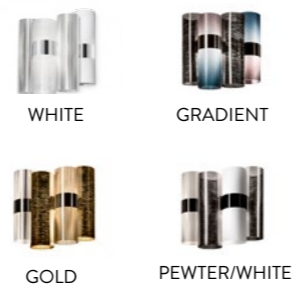

### FINISHES

  
 WHITE

  
 GRADIENT

  
 GOLD

  
 PEWTER/WHITE

## FINISHES