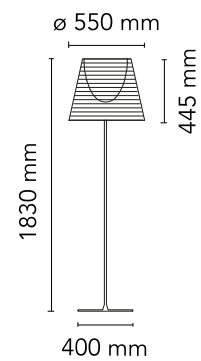

FLOS

F6301046 Aluminized Bronze

KTribe Floor 3

Designed by Philippe Starck, 2007

Halogen - 250W

Floor lamp providing diffused lighting. Base, rod support and diffuser support in die-cast, polished and chrome-plated Zamak alloy. Galvanized P04 steel base cover. Injectionmolded PC (polycarbonate) opal inner diffuser and support for the lamp-holder. Outer diffusers in transparent or fumée PMMA (polymethylmethacrylate), and silver or bronze on the inner surface, by vacuum aluminum coating. Injection-molded PC (polycarbonate) upper ring, completely transparent or transparent diffuser and silver diffuser) or transparent brown for the outer bronze diffuser. On the cable there is the electronic dimmer which allows the regulation of light brightness.

Are you a professional and your project needs consulting and support?

[BOOK AN APPOINTMENT](#)

Main specifications

Mounting	Floor
Environments	Indoor dry location
Light Source Type	Bulb
Lamp category	Halogen
Lamp holders	E27
Iicos	HSGS
Number of heads	1
Power (W)	250

Physical

Colour	Aluminized Bronze
Length (mm)	550
Net weight (kg)	16
Package height (mm)	0
Package width (mm)	0
Package length (mm)	0
Package volume (m3)	0.73
IP internal	20

Download

[Mounting instructions](#)  PDF