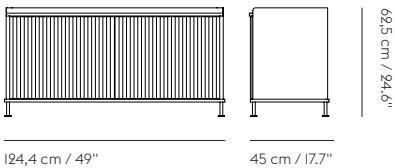

ENFOLD SIDE BOARD

THOMAS BENTZEN ON THE DESIGN: “Enfold Sideboard came from the many factory visits that I do as a designer, prompting me to explore the aesthetic appeal of industrial objects. I wanted to translate this element into modern storage together with an appreciation of the Scandinavian design tradition. The Enfold Sideboard combines the warm touch of oak, referencing the wooden sideboards of the 20th century, with the contemporary expression of its ridged steel front, softening up the cold material and binding it together with the sideboard’s oak components. The design is a new perspective on the traditional sideboard with an elegant and simple look, complemented by a unique duality of materials.”