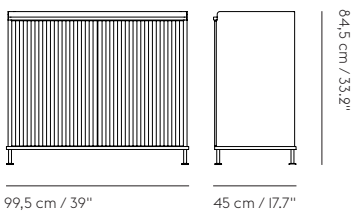

ENFOLD SIDE BOARD

THOMAS BENTZEN ON THE DESIGN: “Enfold Sideboard came from the many factory visits that I do as a designer, prompting me to explore the aesthetic appeal of industrial objects. I wanted to translate this element into modern storage together with an appreciation of the Scandinavian design tradition. The Enfold Sideboard combines the warm touch of oak, referencing the wooden sideboards of the 20th century, with the contemporary expression of its ridged steel front, softening up the cold material and binding it together with the sideboard’s oak components. The design is a new perspective on the traditional sideboard with an elegant and simple look, complemented by a unique duality of materials.”