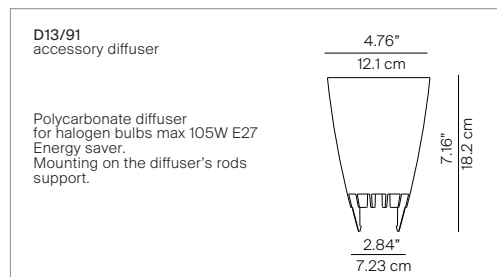

Insulation class:

Awards: Concours de la Creation Artistique SIL/Paris, Lampe d'Argent, 1988

Reference code:	Structure	
D13 c	1D13N=00C020A	alu / white
D13	1D13N=000020	alu
	1D13N=000017	black
	1D13N=000030	brass
D13 i	1D13N=010020	alu
D13 if	1D13N=01F020	alu
D13pt	1D13NPT00020	alu
D13 pti	1D13NPT10020	alu

Shade		
D13/1	9D1301511702	white

Mezzo Tono collection		
D13/1	9D1301511737	comfort green
	9D1301511724	edgy pink
	9D1301511734	mistic white
	9D1301511738	soft skin
	9D1301511739	shaded stone

Radiuse collection		
D13/1	9D1301511708	primary red
	9D1301511701	liquorice black
	9D1301511736	petroleum blue
	9D1301511706	smart yellow
	9D1301511705	concrete grey