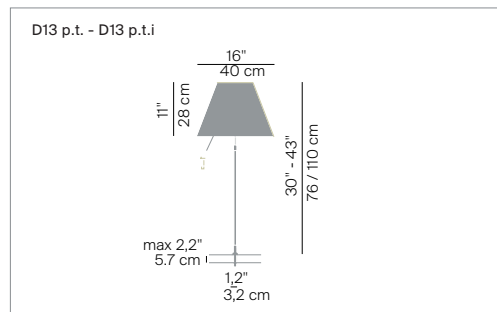

Insulation class:

Awards: Concours de la Creation Artistique SIL/Paris, Lampe d'Argent, 1988

Reference code:	Structure	
D13 c	1D13N=00C020A	alu / white
D13	1D13N=000020	alu
	1D13N=000017	black
	1D13N=000030	brass
D13 i	1D13N=010020	alu
D13 if	1D13N=01F020	alu
D13pt	1D13NPT00020	alu
D13 pti	1D13NPT10020	alu

Shade		
D13/1	9D1301511702	white

Mezzo Tono collection		
D13/1	9D1301511737	comfort green
	9D1301511724	edgy pink
	9D1301511734	mistic white
	9D1301511738	soft skin
	9D1301511739	shaded stone

Radiuse collection		
D13/1	9D1301511708	primary red
	9D1301511701	liquorice black
	9D1301511736	petroleum blue
	9D1301511706	smart yellow
	9D1301511705	concrete grey