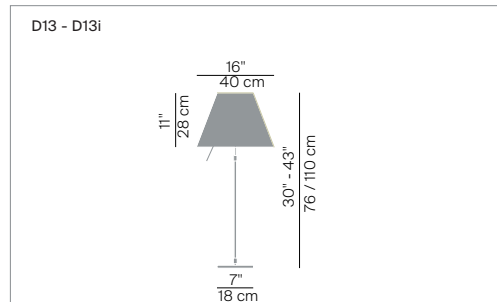

Insulation class:

Awards: Concours de la Creation Artistique SIL/Paris, Lampe d'Argent, 1988

Reference code:	Structure	
D13 c	1D13N=00C020A	alu / white
D13	1D13N=000020	alu
	1D13N=000017	black
	1D13N=000030	brass
D13 i	1D13N=010020	alu
D13 if	1D13N=01F020	alu
D13pt	1D13NPT00020	alu
D13 pti	1D13NPT10020	alu

Shade		
D13/1	9D1301511702	white

Mezzo Tono collection		
D13/1	9D1301511737	comfort green
	9D1301511724	edgy pink
	9D1301511734	mistic white
	9D1301511738	soft skin
	9D1301511739	shaded stone

Radiuse collection		
D13/1	9D1301511708	primary red
	9D1301511701	liquorice black
	9D1301511736	petroleum blue
	9D1301511706	smart yellow
	9D1301511705	concrete grey