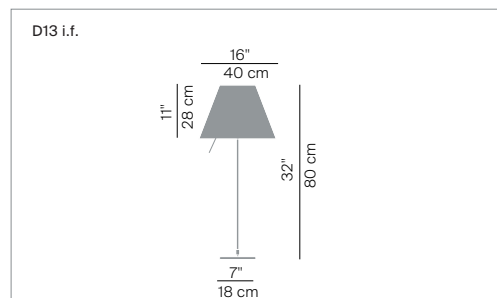

Insulation class:

Awards: Concours de la Creation Artistique SIL/Paris, Lampe d'Argent, 1988

Reference code:	Structure	
D13 c	1D13N=00C020A	alu / white
D13	1D13N=000020	alu
	1D13N=000017	black
	1D13N=000030	brass
D13 i	1D13N=010020	alu
D13 if	1D13N=01F020	alu
D13pt	1D13NPT00020	alu
D13 pti	1D13NPT10020	alu

Shade		
D13/1	9D1301511702	white

Mezzo Tono collection		
D13/1	9D1301511737	comfort green
	9D1301511724	edgy pink
	9D1301511734	mistic white
	9D1301511738	soft skin
	9D1301511739	shaded stone

Radiuse collection		
D13/1	9D1301511708	primary red
	9D1301511701	liquorice black
	9D1301511736	petroleum blue
	9D1301511706	smart yellow
	9D1301511705	concrete grey