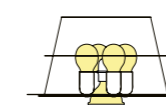

SUSPENSION L