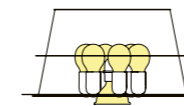

LIGHT SOURCES:

SUSPENSION XL