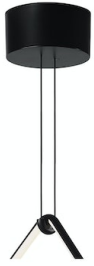

FLOS

■ F0409030 Black

Arrangements Square Large

Designed by Michael Anastassiades, 2018

34W - 1657lm - 2700K

Diffuse light suspended lighting device. Body in extruded, curved NC-machined and black powder-coated aluminium, diffuser in platinum optical silicone. Each component can be connected to the power pack by means of an electrical and mechanical connection system designed for customisable product set-up. Roses available with two powers: lamp with power under 70W and lamp with power under 190W. Class III roses also available for installations with remote power supply: "surface" version for installations on cement, "recessed" version for plasterboard ceilings. The electronics integrated in the rose enables use of dimming systems: push, 1-10, potentiometer, DALI. In the absence of these systems, the light flow can be set with the push system included in the rose. Cable length 2.4m

Ecodesign and Energy Labelling

This product contains a light source of energy efficiency class F

Replaceable (LED only)
light source by a
professional

Photometric

Lighting type	Indirect, Direct
Light distribution	Symmetric
CCT (K)	2700

Accessories & Power Supply

REQUIRED

F0415030

Arrangements Big Rose

REQUIRED

F0416030

Arrangements Small Rose

REQUIRED