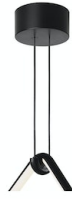

FLOS

■ F0409030 Black

Arrangements Square Large

Designed by Michael Anastassiades, 2018

34W - 1657lm - 2700K

Diffuse light suspended lighting device. Body in extruded, curved NC-machined and black powder-coated aluminium, diffuser in platinum optical silicone. Each component can be connected to the power pack by means of an electrical and mechanical connection system designed for customisable product set-up. Roses available with two powers: lamp with power under 70W and lamp with power under 190W. Class III roses also available for installations with remote power supply: "surface" version for installations on cement, "recessed" version for plasterboard ceilings. The electronics integrated in the rose enables use of dimming systems: push, 1-10, potentiometer, DALI. In the absence of these systems, the light flow can be set with the push system included in the rose. Cable length 2.4m

Accessories & Power Supply

REQUIRED

F0415030

Arrangements Big Rose

REQUIRED

F0416030

Arrangements Small Rose

REQUIRED