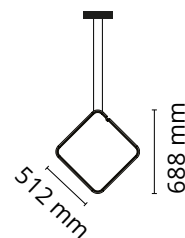

FLOS

■ F0409030 Black

Arrangements Square Large

Designed by Michael Anastassiades, 2018

34W - 1657lm - 2700K

Diffuse light suspended lighting device. Body in extruded, curved NC-machined and black powder-coated aluminium, diffuser in platinum optical silicone. Each component can be connected to the power pack by means of an electrical and mechanical connection system designed for customisable product set-up. Roses available with two powers: lamp with power under 70W and lamp with power under 190W. Class III roses also available for installations with remote power supply: "surface" version for installations on cement, "recessed" version for plasterboard ceilings. The electronics integrated in the rose enables use of dimming systems: push, 1-10, potentiometer, DALI. In the absence of these systems, the light flow can be set with the push system included in the rose. Cable length 2.4m

Physical

Colour	Black
Length (mm)	512
Cord length (mm)	2500
Net weight (kg)	0.67
Package height (mm)	45
Package width (mm)	600
Package length (mm)	635
Package volume (m3)	0.02
IP internal	20

Download

[Mounting instructions](#)  PDF