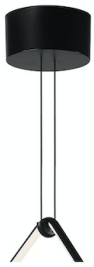

FLOS

■ F0408030 Black

Arrangements Round Large

Designed by Michael Anastassiades, 2018

54W - 2751lm - 2700K

Diffuse light suspended lighting device. Body in extruded, curved NC-machined and black powder-coated aluminium, diffuser in platinum optical silicone. Each component can be connected to the power pack by means of an electrical and mechanical connection system designed for customisable product set-up. Roses available with two powers: lamp with power under 70W and lamp with power under 190W. Class III roses also available for installations with remote power supply: "surface" version for installations on cement, "recessed" version for plasterboard ceilings. The electronics integrated in the rose enables use of dimming systems: push, 1-10, potentiometer, DALI. In the absence of these systems, the light flow can be set with the push system included in the rose. Cable length 2.4m

Accessories & Power Supply

REQUIRED

F0415030

Arrangements Big Rose

REQUIRED

F0416030

Arrangements Small Rose

REQUIRED