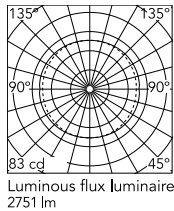

Schematic light drawing

Ecodesign and Energy Labelling

This product contains a light source of energy efficiency class F

Replaceable (LED only)
light source by a
professional

Photometric

Lighting type	Indirect, Direct
Light distribution	Symmetric
CCT (K)	2700

Electrical

Insulation class	III
Frequency (Hz)	50/60
Main voltage (Vac)	48
LED voltage Vf (Vdc)	null
Driver	Remote
Dimmable	Yes
Dimming type	Electronic 48V
Dimming interface	Remote Dimmable (Dimmer Not Included)
Batteries inside	No