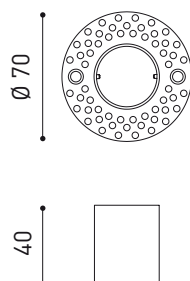

MANDATORY FOR INSTALLATION

PRODUCT	
Model	Alaska Trimless accessory
Reference	A4011000
Category	Accessories