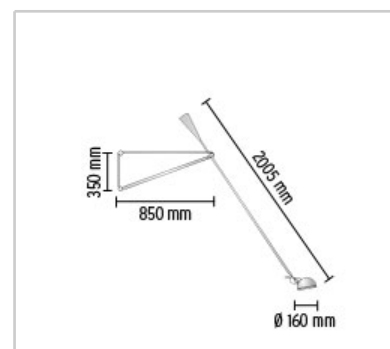

Certifications

© Szczepanic / Picture Press