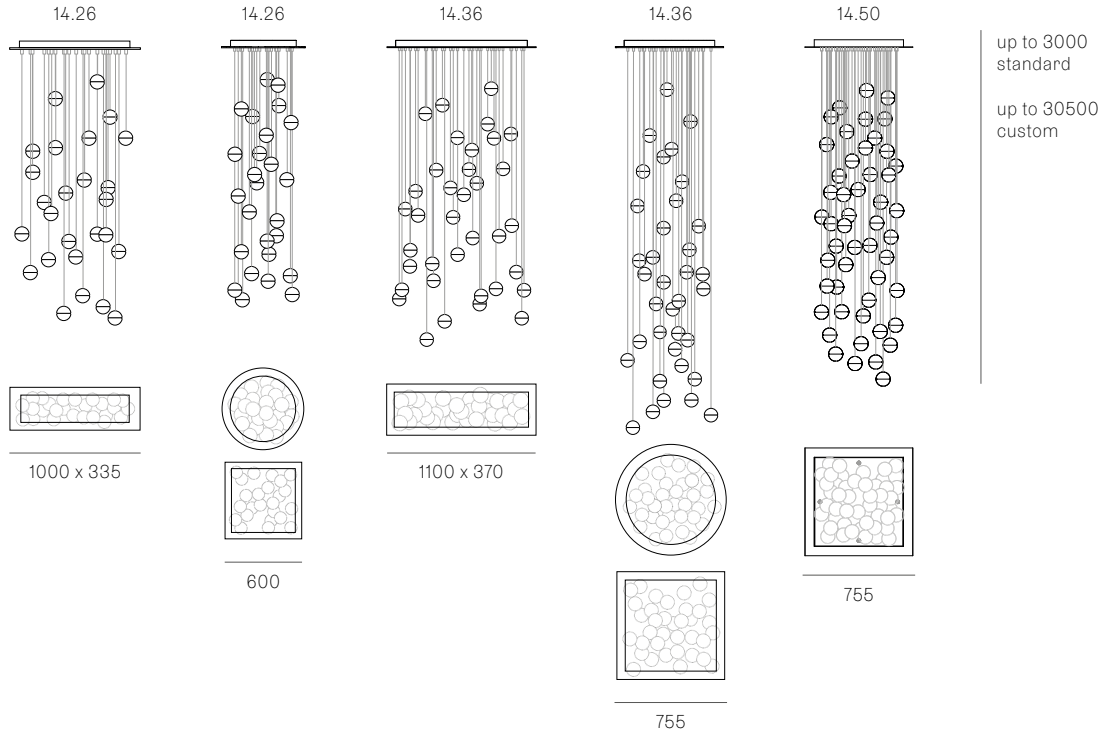

Image shown above 14.1 with round canopy

± Ø100mm

<b>Series</b>	14
<b>Mounting</b>	Ceiling mounted
<b>Glass Colours</b>	Clear, grey, amber
<b>Lamp</b>	1.5W LED, 2500K, 130lm 10W Xenon, 2600K, 81lm
<b>Coaxial Length</b>	3000mm standard / up to 30500mm maximum Adjustable length: 14.1 - 14.9 Non-adjustable length: 14.11 - 14.50
<b>Canopy Finishes</b>	14.1 - 14.7: white, black or brushed nickel canopy 14.1mi/mo: white polyurethane canopy 14.9 - 14.50: white canopy
<b>Materials</b>	Cast glass, blown borosilicate glass, braided metal coaxial cable, electrical components, steel canopy
<b>Power Supply</b>	Integral Remote mounted for 14.1m/mo/mi  Bocci recommends remote mounting power supplies for ease of long-term maintenance.
<b>Environment</b>	Indoor, dry location. IP30
<b>Note</b>	Unless otherwise noted when ordering, all fixtures will be outfitted to be xenon compatible.  Every single Bocci product is handmade. Each one is variously blown, poured, carved, polished, packed and dispatched directly by us. As such, no two products are identical; they are individual, irregular expressions of our research.
<b>Registration</b>	© 14 Series product design protected as U.S. Reg. No. 7,129,209

ADJUSTABLE LENGTH

NON-ADJUSTABLE LENGTH

All dimensions are in millimeters (mm) unless otherwise specified.

**Best practices for wiring multiple single pendant fixtures with remote mounted power supplies:**

- Multiple single pendant fixtures should be wired in parallel. DO NOT wire in series.
- Bocci recommends a home run line for each fixture location to avoid significant voltage drop.
- Calculations for distance to the power supply, or required wire guage in order to avoid voltage drop, are the responsibility of the installing party.

NON-ADJUSTABLE LENGTH

All dimensions are in millimeters (mm) unless otherwise specified.