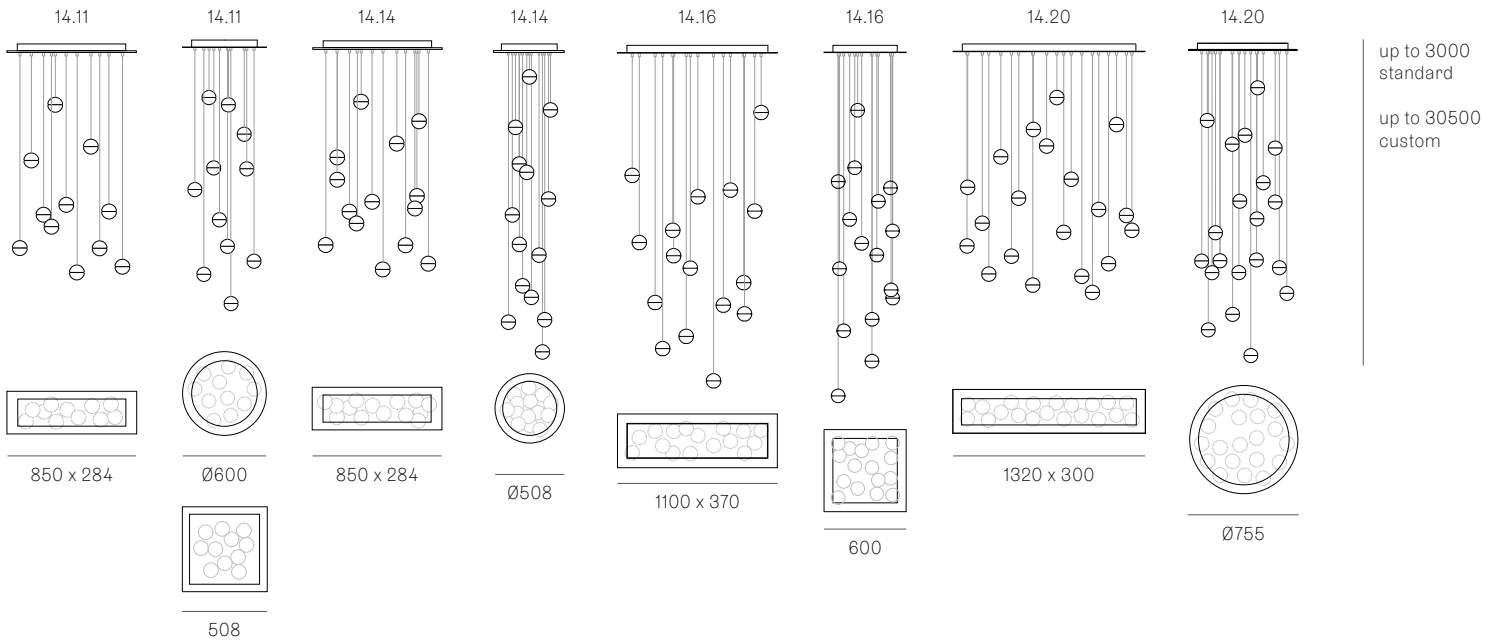

Image shown above 14.1 with round canopy

± Ø100mm

<b>Series</b>	14
<b>Mounting</b>	Ceiling mounted
<b>Glass Colours</b>	Clear, grey, amber
<b>Lamp</b>	1.5W LED, 2500K, 130lm 10W Xenon, 2600K, 81lm
<b>Coaxial Length</b>	3000mm standard / up to 30500mm maximum Adjustable length: 14.1 - 14.9 Non-adjustable length: 14.11 - 14.50
<b>Canopy Finishes</b>	14.1 - 14.7: white, black or brushed nickel canopy 14.1mi/mo: white polyurethane canopy 14.9 - 14.50: white canopy
<b>Materials</b>	Cast glass, blown borosilicate glass, braided metal coaxial cable, electrical components, steel canopy
<b>Power Supply</b>	Integral Remote mounted for 14.1m/mo/mi  Bocci recommends remote mounting power supplies for ease of long-term maintenance.
<b>Environment</b>	Indoor, dry location. IP30
<b>Note</b>	Unless otherwise noted when ordering, all fixtures will be outfitted to be xenon compatible.  Every single Bocci product is handmade. Each one is variously blown, poured, carved, polished, packed and dispatched directly by us. As such, no two products are identical; they are individual, irregular expressions of our research.
<b>Registration</b>	© 14 Series product design protected as U.S. Reg. No. 7,129,209

**Certifications**

**Weight (kg)**

Round

14.1	2
14.3	5.5
14.5	9.5
14.7	14
14.11	30
14.14	37
14.20	51
14.26	61.5
14.36	83.5

Square

14.11	30
14.16	40.5
14.26	63.5
14.36	105
14.50	109.6

Rectangle

14.9	25.9
14.11	30
14.14	36.5
14.16	41.4
14.20	63
14.26	74
14.36	83.5

ADJUSTABLE LENGTH

NON-ADJUSTABLE LENGTH

All dimensions are in millimeters (mm) unless otherwise specified.

**Best practices for wiring multiple single pendant fixtures with remote mounted power supplies:**

NON-ADJUSTABLE LENGTH

All dimensions are in millimeters (mm) unless otherwise specified.