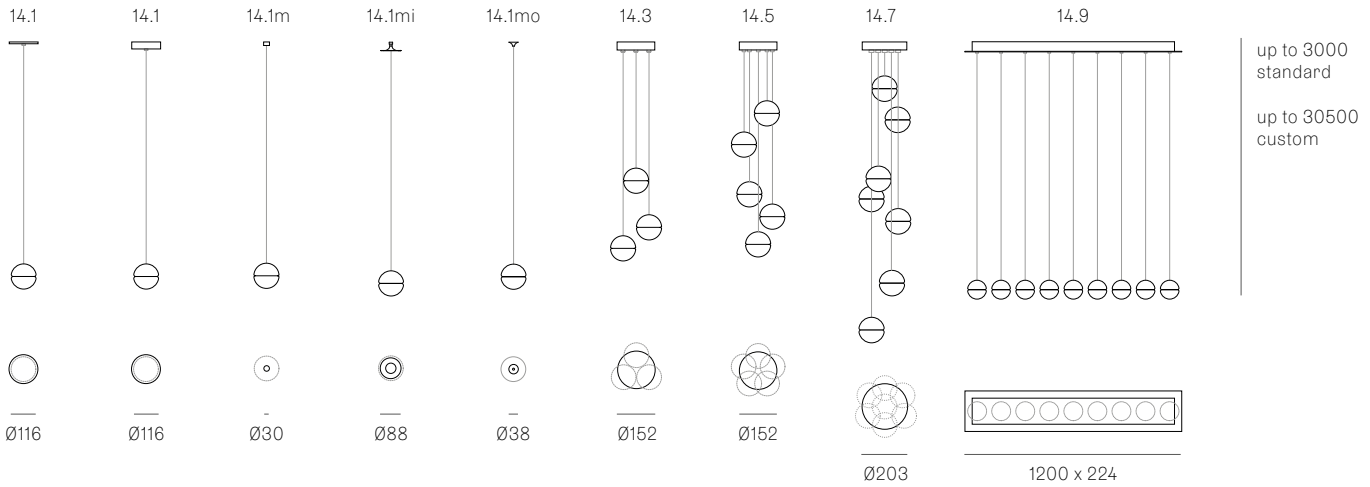

Image shown above 14.1 with round canopy

± Ø100mm

<b>Series</b>	14
<b>Mounting</b>	Ceiling mounted
<b>Glass Colours</b>	Clear, grey, amber
<b>Lamp</b>	1.5W LED, 2500K, 130lm 10W Xenon, 2600K, 81lm
<b>Coaxial Length</b>	3000mm standard / up to 30500mm maximum Adjustable length: 14.1 - 14.9 Non-adjustable length: 14.11 - 14.50
<b>Canopy Finishes</b>	14.1 - 14.7: white, black or brushed nickel canopy 14.1mi/mo: white polyurethane canopy 14.9 - 14.50: white canopy
<b>Materials</b>	Cast glass, blown borosilicate glass, braided metal coaxial cable, electrical components, steel canopy
<b>Power Supply</b>	Integral Remote mounted for 14.1m/mo/mi  Bocci recommends remote mounting power supplies for ease of long-term maintenance.
<b>Environment</b>	Indoor, dry location. IP30
<b>Note</b>	Unless otherwise noted when ordering, all fixtures will be outfitted to be xenon compatible.  Every single Bocci product is handmade. Each one is variously blown, poured, carved, polished, packed and dispatched directly by us. As such, no two products are identical; they are individual, irregular expressions of our research.
<b>Registration</b>	© 14 Series product design protected as U.S. Reg. No. 7,129,209

**Certifications**

**Weight (kg)**

Round

14.1	2
14.3	5.5
14.5	9.5
14.7	14
14.11	30
14.14	37
14.20	51
14.26	61.5
14.36	83.5

Square

14.11	30
14.16	40.5
14.26	63.5
14.36	105
14.50	109.6

Rectangle

14.9	25.9
14.11	30
14.14	36.5
14.16	41.4
14.20	63
14.26	74
14.36	83.5

ADJUSTABLE LENGTH

NON-ADJUSTABLE LENGTH

All dimensions are in millimeters (mm) unless otherwise specified.

**Best practices for wiring multiple single pendant fixtures with remote mounted power supplies:**

NON-ADJUSTABLE LENGTH

All dimensions are in millimeters (mm) unless otherwise specified.