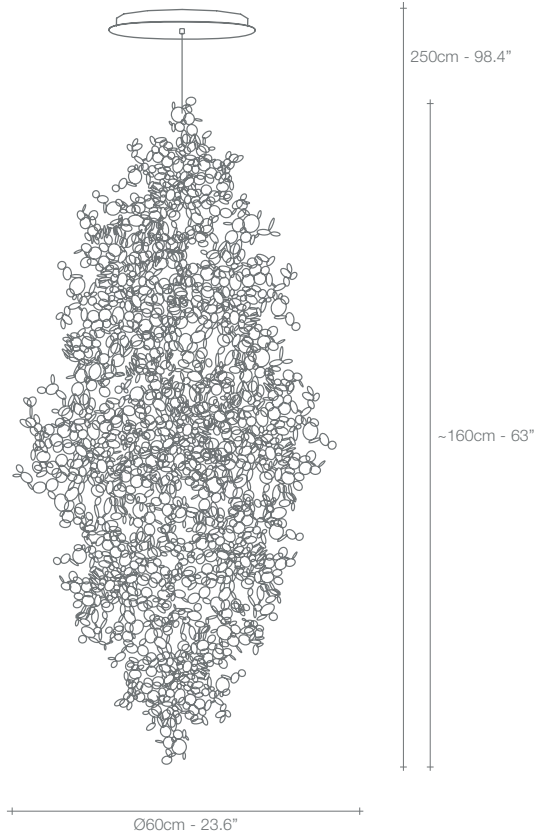

STAINLESS STEEL

GOLD PLATED

BLACK NICKEL

	RECOMMENDED BULB	N90S	N91S	N92S	INTEGRATED LED	N93S	N94S	N95S
230V	<b>G4 12V HALOGEN</b>	3x20W	12x20W	12x20W	<b>LED 3000K</b>	12x2.1W 3285lm	18x2.1W 4930lm	6x2.1W 1640lm
	Dimmer	IGBT	IGBT	IGBT	Dimmer	0/1-10V DALI	1-10V DALI	1-10V
120V	<b>G4 12V XENON</b>	3x20W	12x20W	12x20W	<b>LED 3000K</b>	12x2.1W 3290lm	18x2.1W 4930lm	6x2.1W 1640lm
	Dimmer	IGBT TRIAC	IGBT TRIAC	IGBT TRIAC	Dimmer	0/1-10V DALI PUSH	no	0/1-10V DALI PUSH

Different dimming options on request, N93S N94S N95S also available 2700K on request

**N93S**

**N94S**