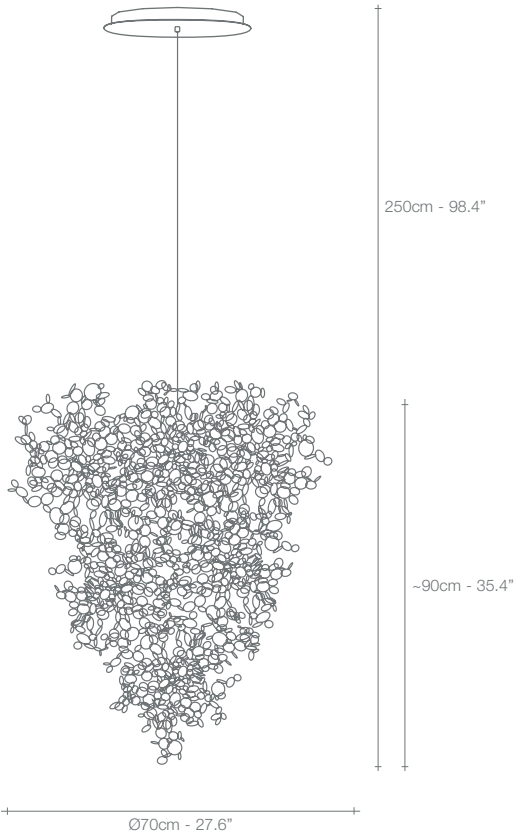

STAINLESS STEEL

GOLD PLATED

BLACK NICKEL

	RECOMMENDED BULB	N90S	N91S	N92S	INTEGRATED LED	N93S	N94S	N95S
230V	<b>G4 12V HALOGEN</b>	3x20W	12x20W	12x20W	<b>LED 3000K</b>	12x2.1W 3285lm	18x2.1W 4930lm	6x2.1W 1640lm
	Dimmer	IGBT	IGBT	IGBT	Dimmer	0/1-10V DALI	1-10V DALI	1-10V
120V	<b>G4 12V XENON</b>	3x20W	12x20W	12x20W	<b>LED 3000K</b>	12x2.1W 3290lm	18x2.1W 4930lm	6x2.1W 1640lm
	Dimmer	IGBT TRIAC	IGBT TRIAC	IGBT TRIAC	Dimmer	0/1-10V DALI PUSH	no	0/1-10V DALI PUSH

Different dimming options on request, N93S N94S N95S also available 2700K on request

**N93S**

**N94S**