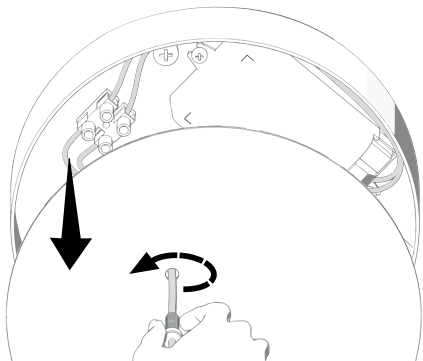

KANJI

design Denis Guidone, 2017

FontanaArte

43 cm / 16.81"

39 cm + 250 cm / 15.35 + 98.42"

cod. 4388..

10W LED

43x39 cm + 250 cm

16.92"x15.35" + 98.42"

31 cm / 12.20"

51 cm + 250 cm / 20.19 + 98.42"

cod. 4386..

13W LED + 4W Led

31x51 cm + 250 cm

12.20"x20.07" + 98.42"

1