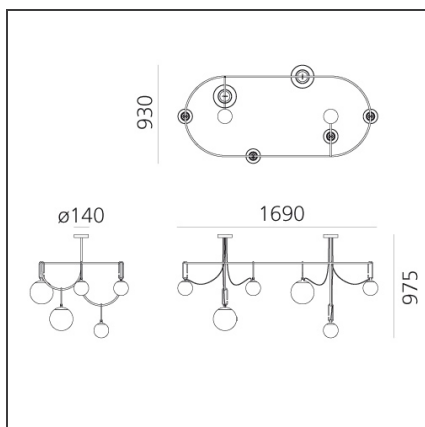

nh S5 Elliptic

IP20   Dimmable: 

DESSINÉ PAR

Neri&Hu

DESCRIPTION

nh continues the study on the dynamic interaction of expertise, details, materials, form, and light that Neri&Hu are developing with Artemide. The selected materials represent a perfect combination of tradition and innovation, as well as the expression of responsible and sustainable design, also conveyed by the use of a lowconsumption retrofit LED source. Like all the projects designed by Neri&Hu, nh offers a reinterpretation of the Oriental culture and tradition with a constant contemporary approach. With surprising lightness and elementary movements nh creates a landscape of elements generating – either individually or combined with each other – a non-static balanced composition characterized by elegant colour and material matching.

DESSINS TECHNIQUES

CARACTÉRISTIQUES

Code Article :	1279010A	Matériaux:	Blown glass, brushed brass
Couleur:	Black/brass	Séries:	Design, 2019
Installation:	Suspension		Artemide Collection
Environnement:	Indoor		

DIMENSIONS

Longueur :	cm 169
Largeur:	cm 93
Hauteur:	cm 97.5
Diamètre de la base:	cm 14

LUMINAIRE

Watt:	4x5W + 2x15W	CCT:	3000K
--------------	--------------	-------------	-------

Remarques