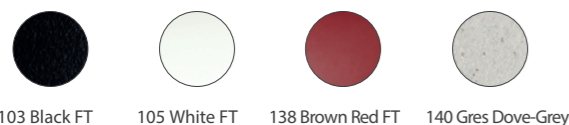

TRIAC dimmable electronic driver included.

FRONTE LUMINOSA / LIGHT SOURCE CRI >90

ZERO S LED SMD 220-240V 15W 1150lm 2700K		
Black FT+Gold	ZR33103S27	€ 220,00
White FT+Gold	ZR33105S27	€ 220,00
Brown FT RedT+Gold	ZR33138S27	€ 220,00
Gres Dove-Grey+Gold	ZR33140S27	€ 220,00

ZERO S LED SMD 220-240V 15W 1200lm 3000K		
Black FT+Gold	ZR33103S	€ 220,00
White FT+Gold	ZR33105S	€ 220,00
Brown Red FT+Gold	ZR33138S	€ 220,00
Gres Dove-Grey+Gold	ZR33140S	€ 220,00

ZERO M LED SMD 220-240V 28W 2020lm 2700K		
Black FT+Gold	ZR33103M27	€ 280,00
White FT+Gold	ZR33105M27	€ 280,00
Brown Red FT+Gold	ZR33138M27	€ 280,00
Gres Dove-Grey+Gold	ZR33140M27	€ 280,00

ZERO M LED SMD 220-240V 28W 2100lm 3000K		
Black FT+Gold	ZR33103M	€ 280,00
White FT+Gold	ZR33105M	€ 280,00
Brown Red FT+Gold	ZR33138M	€ 280,00
Gres Dove-Grey+Gold	ZR33140M	€ 280,00

ZERO L LED SMD 220-240V 48W 3456lm 2700K		
Black FT+Gold	ZR33103L27	€ 380,00
White FT+Gold	ZR33105L27	€ 380,00
Brown Red FT+Gold	ZR33138L27	€ 380,00
Gres Dove-Grey+Gold	ZR33140L27	€ 380,00

ZERO L LED SMD 220-240V 48W 3600lm 3000K		
Black FT+Gold	ZR33103L	€ 380,00
White FT+Gold	ZR33105L	€ 380,00
Brown Red FT+Gold	ZR33138L	€ 380,00
Gres Dove-Grey+Gold	ZR33140L	€ 380,00

VALIDITA' FINO AL / VALID BEFORE 31.12.22

FINITURE / FINISHES

103 Black FT 105 White FT 138 Brown Red FT 140 Gres Dove-Grey

DECORO / DECOR