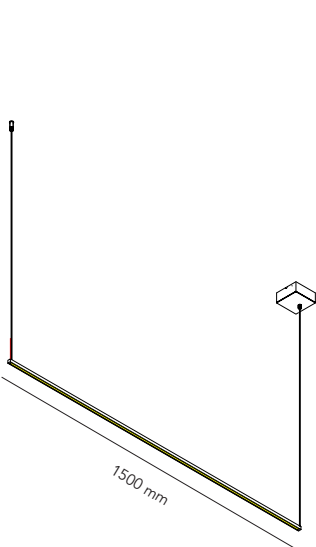

STRIPE

Design: Ronni Gol

STRIPE S1500

STRIPE S2000

STRIPE - 2700 K

Design: Ronni Gol

LIGHT·POINT
C O P E N H A G E N

ART. NAME	STRIPE S1500	STRIPE S2000	-
Art. no. white	270360	270370	-
Art. no. black	270361	270371	-
EAN white	5711389703615	5711389703714	-
EAN black	5711389703608	5711389703707	-
Material	Aluminium / Acrylic	Aluminium / Acrylic	-
Light source	Edison	Edison	-
Lifetime	50.000	50.000	-
Number of light sources	1	1	-
Electronical gear / white	LNTC40W901LRP	LNTC40W1000LRP	
Electronical gear / black	LNTC40W900LRP	LNTC40W1001LRP	-
Driver watt	N/A	N/A	-
Light source watt	27	33	-
System watt	27	33	-
Voltage	230V	230V	-
Dimmable	Leading/trailing Edge	Leading/trailing Edge	-
Lumen output	2430	2970	-
Lumen pr. watt	110	110	-
Flux	N/A	N/A	-
CCT (K)	2700	2700	-
RA/CRI	>90	>90	-
Mac Adam	6	6	-
Light distribution	N/A	N/A	-
Beaming angle	90	90	-
Tilt angle	N/A	N/A	-
Cut out mm.	N/A	N/A	-
Rotation	N/A	N/A	-
Looping	No	No	-