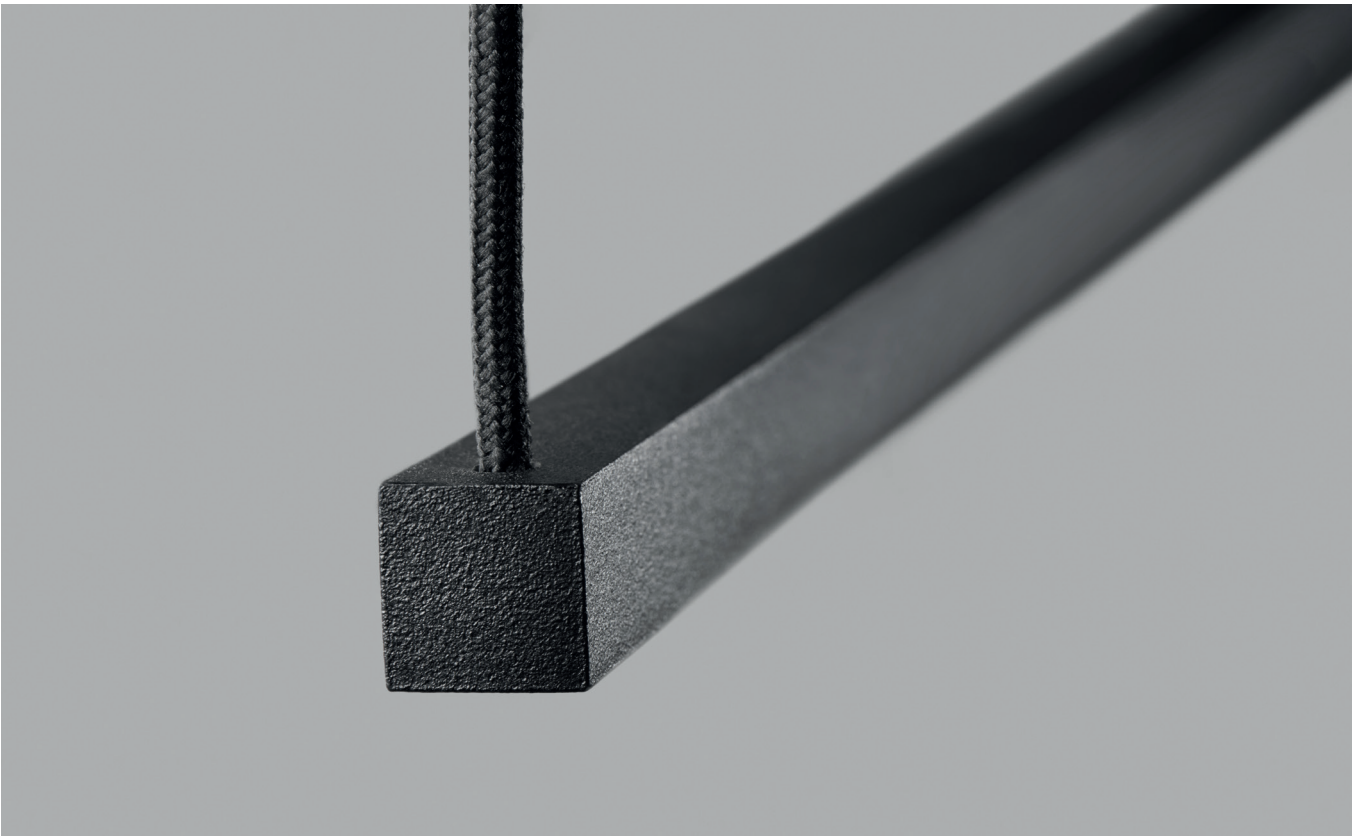

STRIPE

Design: Ronni Gol

STRIPE S1500

STRIPE S2000

STRIPE - 2700 K

Design: Ronni Gol

LIGHT·POINT
C O P E N H A G E N

ART. NAME	STRIPE S1500	STRIPE S2000	-
Art. no. white	270360	270370	-
Art. no. black	270361	270371	-
EAN white	5711389703615	5711389703714	-
EAN black	5711389703608	5711389703707	-
Material	Aluminium / Acrylic	Aluminium / Acrylic	-
Light source	Edison	Edison	-
Lifetime	50.000	50.000	-
Number of light sources	1	1	-
Electronical gear / white	LNTC40W901LRP	LNTC40W1000LRP	
Electronical gear / black	LNTC40W900LRP	LNTC40W1001LRP	-
Driver watt	N/A	N/A	-
Light source watt	27	33	-
System watt	27	33	-
Voltage	230V	230V	-
Dimmable	Leading/trailing Edge	Leading/trailing Edge	-
Lumen output	2430	2970	-
Lumen pr. watt	110	110	-
Flux	N/A	N/A	-
CCT (K)	2700	2700	-
RA/CRI	>90	>90	-
Mac Adam	6	6	-
Light distribution	N/A	N/A	-
Beaming angle	90	90	-
Tilt angle	N/A	N/A	-
Cut out mm.	N/A	N/A	-
Rotation	N/A	N/A	-
Looping	No	No	-