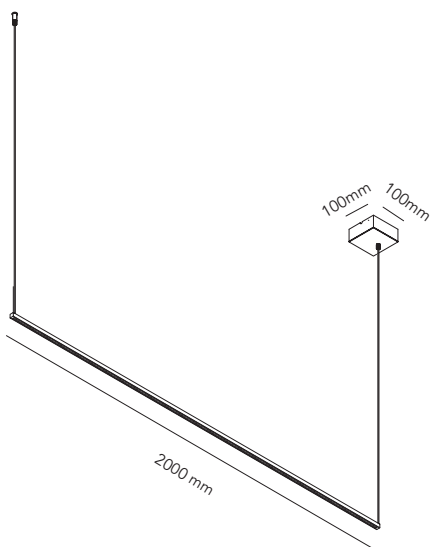

STRIPE

Design: Ronni Gol

STRIPE S1500

STRIPE S2000

STRIPE - 2700 K

Design: Ronni Gol

LIGHT·POINT
C O P E N H A G E N

ART. NAME	STRIPE S1500	STRIPE S2000	-
Art. no. white	270360	270370	-
Art. no. black	270361	270371	-
EAN white	5711389703615	5711389703714	-
EAN black	5711389703608	5711389703707	-
Material	Aluminium / Acrylic	Aluminium / Acrylic	-
Light source	Edison	Edison	-
Lifetime	50.000	50.000	-
Number of light sources	1	1	-
Electronical gear / white	LNTC40W901LRP	LNTC40W1000LRP	
Electronical gear / black	LNTC40W900LRP	LNTC40W1001LRP	-
Driver watt	N/A	N/A	-
Light source watt	27	33	-
System watt	27	33	-
Voltage	230V	230V	-
Dimmable	Leading/trailing Edge	Leading/trailing Edge	-
Lumen output	2430	2970	-
Lumen pr. watt	110	110	-
Flux	N/A	N/A	-
CCT (K)	2700	2700	-
RA/CRI	>90	>90	-
Mac Adam	6	6	-
Light distribution	N/A	N/A	-
Beaming angle	90	90	-
Tilt angle	N/A	N/A	-
Cut out mm.	N/A	N/A	-
Rotation	N/A	N/A	-
Looping	No	No	-