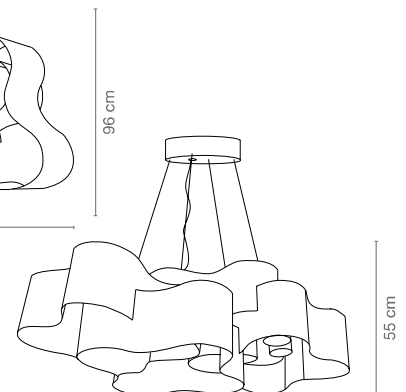

27C CLOUD

Suspension in perforated polished stainless steel
Height: **16 inches**
Length: **47 inches**
Width: **28 inches**
Source: **Halogen 5X100W**

Available in LED on request
Lumens: **2400 lm**
Socket: **E27**
Weight: **48 pounds**

27B CLOUD

Suspension in perforated polished stainless steel
Height: **15 inches**
Length: **39 inches**
Width: **22 inches**
Source: **Halogen 5X60W**

Available in LED on request
Lumens: **1500 lm**
Socket: **G9**
Weight: **22 pounds**

27D NUAGE

Suspension en inox poli miroir perforé
Hauteur: **55 cm**
Longueur: **160 cm**
Profondeur: **96 cm**
Source: **Halogène 5X100W**

Disponible en LED sur demande
Lumens: **2400 lm**
Douille: **E27**
Poids: **40 kg**

27D CLOUD

Suspension in perforated polished stainless steel
Height: **21 inches**
Length: **63 inches**
Width: **38 inches**
Source: **Halogen 5X100W**

Available in LED on request
Lumens: **2400 lm**
Socket: **E27**
Weight: **88 pounds**