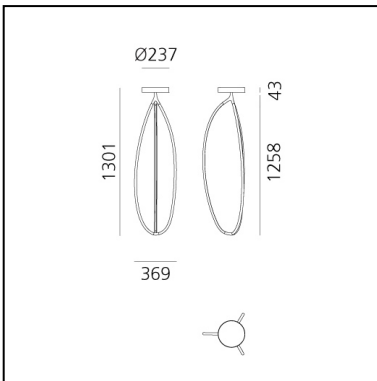

Arrival 130 ceiling - Brass - APP Compatible

Ludovica+Roberto Palomba

IP20   Dimmable: 

LUMINAIRE

- Watt: **48W**
- Flux Lumineux (lm): **1618lm**
- CCT: **3000K**
- Efficiency: **35%**
- Efficacy: **33.71lm/W**
- CRI: **90**
- Dimmable Typology: **Push**

DESCRIPTION

Arrival is a complete lamp family with dynamic, flowing shapes that sculpt light with delicate, graphic lines. Branching out from a central joint, common to all the different versions, each model has three arms that form a soft, organic geometric shape through a profile that is both light and structure. Each element has a section that leaves the aluminium profile visible from the outside while generating a light-diffusing surface inside.

CODE PRODUIT: 1555010APP

CARACTÉRISTIQUES

- Code Article : **1555010APP**
- Couleur: **Brass**
- Installation: **Plafonnier**
- Matériaux: **Aluminium, silicone**
- Séries: **Design Collection**
- dessiné par: **Ludovica+Roberto Palomba**

DIMENSIONS

- Largeur: **cm 36.9**
- Hauteur: **cm 130.1**
- Base Width: **cm 4.3**
- Diamètre de la base: **cm 23.7**