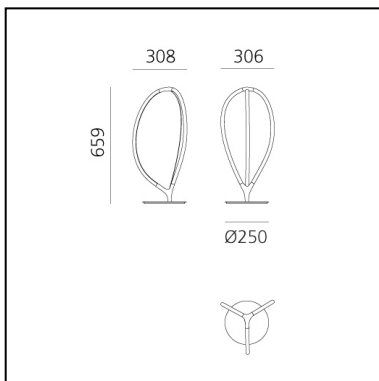

Arrival table - Black

Ludovica+Roberto Palomba

IP20  

LUMINAIRE

- Watt: **17W**
- Flux Lumineux (lm): **555lm**
- CCT: **3000K**
- Efficiency: **35%**
- Efficacy: **32.63lm/W**
- CRI: **90**
- Dimmer Typology: **Optical Touch Dimmer**

DESCRIPTION

Arrival is a complete lamp family with dynamic, flowing shapes that sculpt light with delicate, graphic lines. Branching out from a central joint, common to all the different versions, each model has three arms that form a soft, organic geometric shape through a profile that is both light and structure. Each element has a section that leaves the aluminium profile visible from the outside while generating a light-diffusing surface inside.

CODE PRODUIT: 1550030A

CARACTÉRISTIQUES

- Code Article : **1550030A**
- Couleur: **Black**
- Installation: **Table**
- Matériaux: **Aluminium, silicone**
- Séries: **Design Collection**
- dessiné par: **Ludovica+Roberto Palomba**

DIMENSIONS

- Longueur : **cm 30.8**
- Largeur: **cm 30.6**
- Hauteur: **cm 65.9**
- Diamètre de la base: **cm 25**