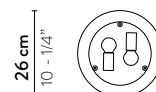

LIGHT SOURCE: