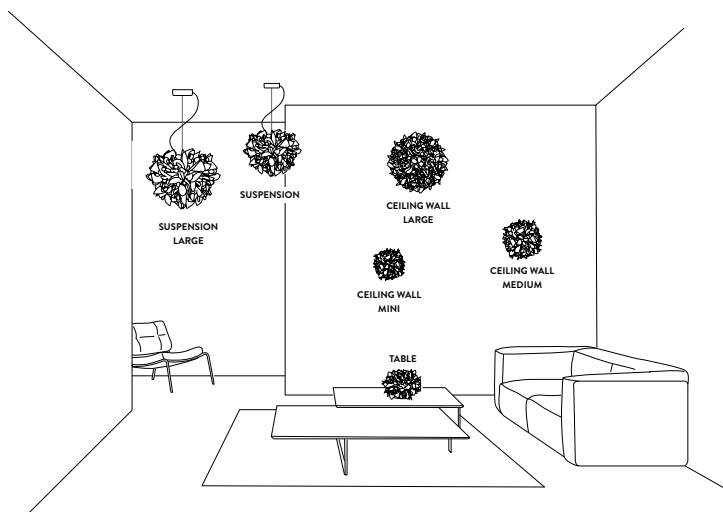

VELI CEILING / WALL MEDIUM FOLIAGE

DESIGN BY **ADRIANO RACHELE**

TECHNICAL SPECIFICATIONS

CEILING / WALL LAMP

BULBS: 2 X 12W LED Filament E27 or E26

LIGHT SOURCE:

With: *Magnetic System®*

Made of: *Opalflex®*

Color:  WHITE- FOLIAGE DECOR

CE IP 20     

VELI FOLIAGE ENTIRE COLLECTION

ENERGY CLASS

VELI CEILING / WALL MINI FOLIAGE

DESIGN BY ADRIANO RACHELE

TECHNICAL SPECIFICATIONS

CEILING / WALL LAMP

BULBS: 2 X 6W LED Filament E14 or E12

36 cm
(14")

13 cm
5"

LIGHT SOURCE:

With: *Magnetic System*®

Made of: *Opalflex*®

Color:  WHITE- FOLIAGE DECOR

CE IP 20     

With: *Magnetic System®*

Made of: *Opalflex®*

Color: WHITE- FOLIAGE DECOR

CE IP 20

VELI FOLIAGE ENTIRE COLLECTION

ENERGY CLASS