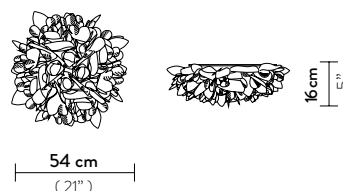

VELI CEILING / WALL MEDIUM FOLIAGE

DESIGN BY **ADRIANO RACHELE**

TECHNICAL SPECIFICATIONS

CEILING / WALL LAMP

BULBS: 2 X 12W LED Filament E27 or E26

LIGHT SOURCE:

With: *Magnetic System®*

Made of: *Opalflex®*

BULBS: 2 X 6W LED Filament E14 or E12

36 cm
(14")

13 cm
5"

LIGHT SOURCE:

With: *Magnetic System*®

Made of: *Opalflex*®

Color:  WHITE- FOLIAGE DECOR

CE IP 20     