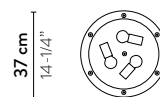

BULBS: 2 X 6W LED Filament E14 or E12

36 cm
(14")

13 cm
5"

LIGHT SOURCE:

With: *Magnetic System*®

Made of: *Opalflex*®

Color:  WHITE- FOLIAGE DECOR

CE IP 20     

VELI FOLIAGE ENTIRE COLLECTION

ENERGY CLASS

VELI CEILING / WALL LARGE FOLIAGE

DESIGN BY **ADRIANO RACHELE**

TECHNICAL SPECIFICATIONS

CEILING / WALL LAMP

BULBS: 3 X 12W LED Filament E27 or E26

LIGHT SOURCE: