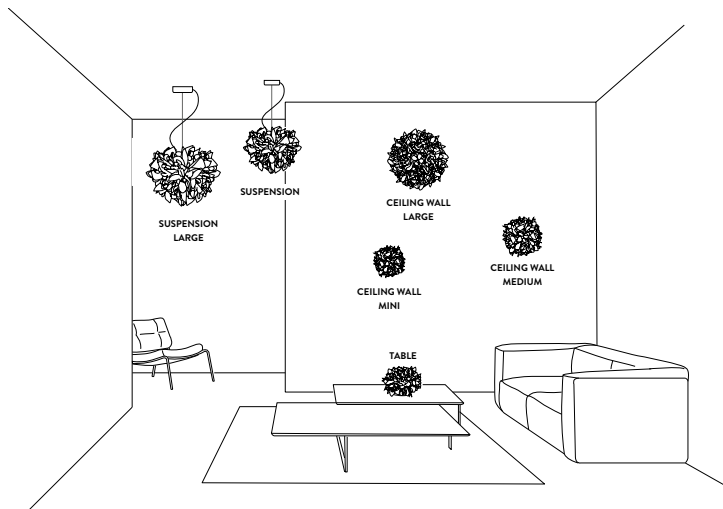

VELI FOLIAGE ENTIRE COLLECTION