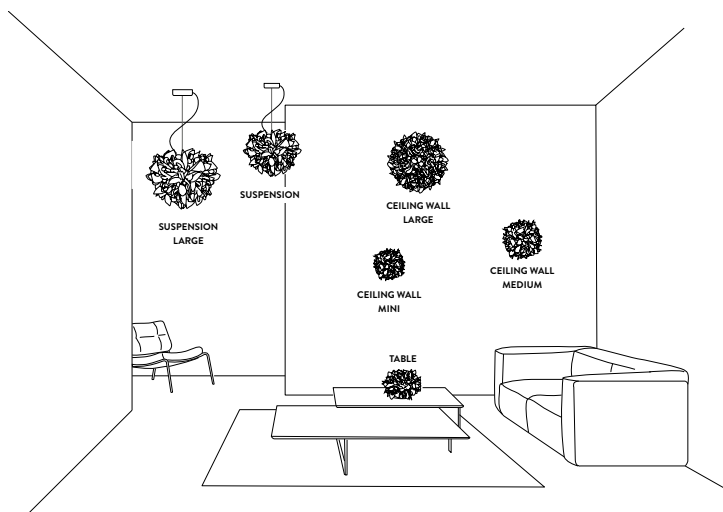

VELI FOLIAGE ENTIRE COLLECTION