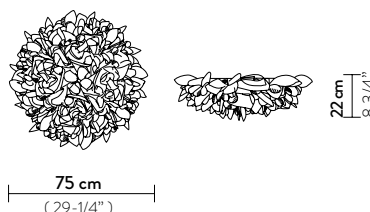

BULBS: 2 X 6W LED Filament E14 or E12

36 cm
(14")

13 cm
5"

LIGHT SOURCE:

With: *Magnetic System*®

Made of: *Opalflex*®

Color:  WHITE- FOLIAGE DECOR

CE IP 20     

VELI FOLIAGE ENTIRE COLLECTION

ENERGY CLASS

VELI CEILING / WALL LARGE FOLIAGE

DESIGN BY **ADRIANO RACHELE**

TECHNICAL SPECIFICATIONS

CEILING / WALL LAMP

BULBS: 3 X 12W LED Filament E27 or E26

LIGHT SOURCE: