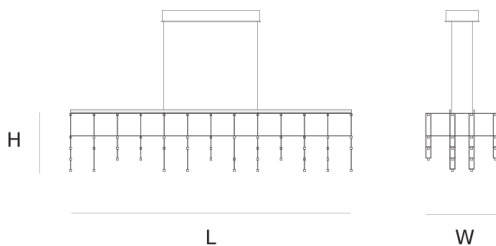

Product data sheet

Date: June 3rd 2021

ABOUT UNIVERSE SQUARE WITH DROPS SUSPENSION by Jan Pauwels

Illuminating drops fall out of the Universe. By playing with heights this modular version of the Universe becomes modern and frivolous.

DIMENSIONS

L 150 cm 59.1 inch
H 30.5 cm 12 inch
W 40 cm 15.7 inch

CANOPY

L 60 cm 23.6 inch
H 10 cm 3.9 inch
W 15 cm 5.9 inch

CABLELENGTH

Up to 200 cm 78 inch

LIGHTSOURCE

135 x led, E10, 12V/0,33W,
2600K, 3105LM

INCLUDED

Yes

 8  20  164x51x50cm

FINISH

Nickel 
Brass 
Copper 
Blackbrass 

TYPE.NR

TYPE	suspension
STANDARD	The fixture is supplied with lamps. Black canopy with cover plate in matching colour of the fixture. Leading and trailing edge dimmable.
OPTIONAL	3000K or 3500K led.
TRANSFORMER/DRIVER	SCPower KVF-12060-TDW
DIMMING	leading and trailing edge