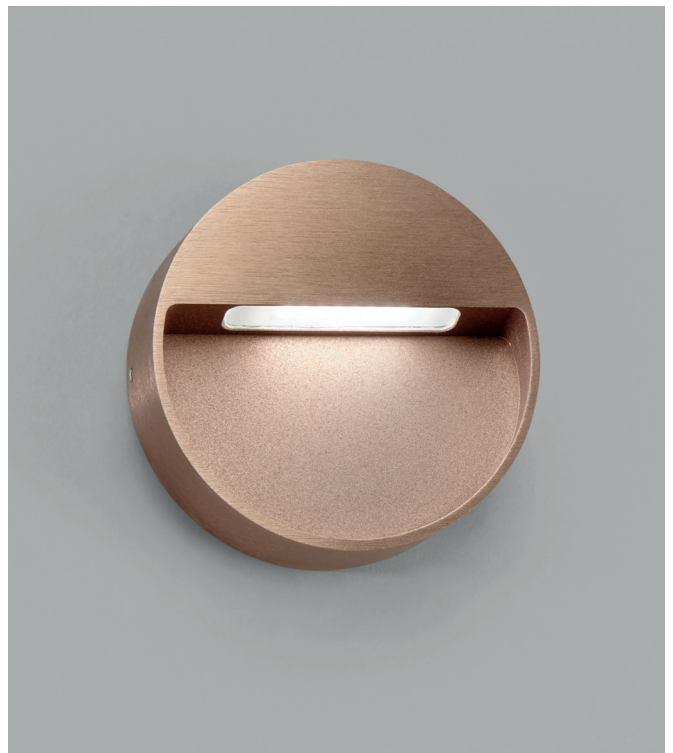

SIRIUS

Design: Ronni Gol

* Rose gold for indoor use only

SIRIUS 1

SIRIUS - 2700 K

Design: Ronni Gol

LIGHT·POINT
C O P E N H A G E N

ART. NAME SIRIUS 1			
Art. no. white	270750	-	-
Art. no. black	270751	-	-
Art. no. rose gold	270752	-	-
EAN white	5711389707507	-	-
EAN black	5711389707514	-	-
EAN rose gold	5711389707521	-	-
Material	Aluminium / Glass	-	-
Light source	Edison	-	-
Lifetime	50.000	-	-
Number of light sources	1	-	-
Electronical gear	KDMH003S0350RR64	-	-
Driver watt	N/A	-	-
Light source watt	4	-	-
System watt	4	-	-
Voltage	230V	-	-
Dimmable	TRAIC	-	-
Lumen output	440	-	-
Lumen pr. watt	110	-	-
Flux	N/A	-	-
CCT (K)	2700	-	-
RA/CRI	>90	-	-
Mac Adam	5	-	-
Light distribution	N/A	-	-
Beam angle	N/A	-	-
Tilt angle	N/A	-	-
Cutout mm.	N/A	-	-
Rotation	N/A	-	-
Looping	Yes	-	-