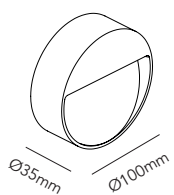

SIRIUS

Design: Ronni Gol

* Rose gold for indoor use only

SIRIUS 1

SIRIUS - 2700 K

Design: Ronni Gol

LIGHT·POINT
C O P E N H A G E N

ART. NAME SIRIUS 1			
Art. no. white	270750	-	-
Art. no. black	270751	-	-
Art. no. rose gold	270752	-	-
EAN white	5711389707507	-	-
EAN black	5711389707514	-	-
EAN rose gold	5711389707521	-	-
Material	Aluminium / Glass	-	-
Light source	Edison	-	-
Lifetime	50.000	-	-
Number of light sources	1	-	-
Electronical gear	KDMH003S0350RR64	-	-
Driver watt	N/A	-	-
Light source watt	4	-	-
System watt	4	-	-
Voltage	230V	-	-
Dimmable	TRAIC	-	-
Lumen output	440	-	-
Lumen pr. watt	110	-	-
Flux	N/A	-	-
CCT (K)	2700	-	-
RA/CRI	>90	-	-
Mac Adam	5	-	-
Light distribution	N/A	-	-
Beam angle	N/A	-	-
Tilt angle	N/A	-	-
Cutout mm.	N/A	-	-
Rotation	N/A	-	-
Looping	Yes	-	-