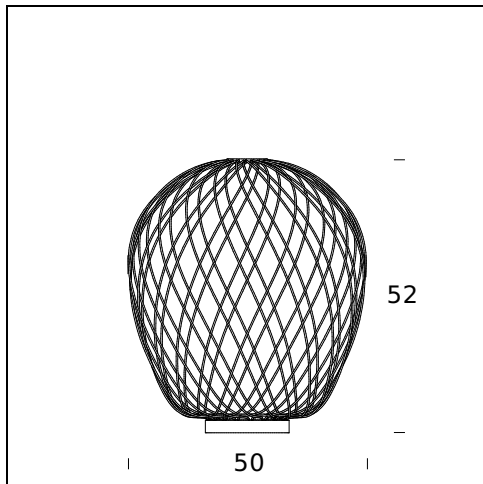

PINECONE

Paola Navone, 2016

Pinecone is a pendant and table lamp mounting a blown glass diffuser, available in the glossy transparent or milky white acid-etched version. The diffuser is manufactured using the ancient caged blown glass technique: the glass maker blows the molten glass blob into a metal cage, which only partly contains the blob's natural expansion. In this way, the glass surface is partly trapped by and partly escapes the cage, generating an impression of tension as the object struggles to free itself from its harness; the cage is further enriched by the galvanic treatment that makes it look polished and brilliant. The transparent version, in particular, reveals a two-fold structure that multiplies the scenic effect, while the metal cage pattern projects kaleidoscopic shade effects on the surrounding surfaces. On the contrary, in the white version the glass delicately envelops the cage surface and enhances its geometric pattern, generating an elegant and visually pleasing diffuse light. Illuminated by a light source that can be chosen by the user, the lighting fixture makes a highly appealing and striking impact either switched on or off.

RELATED PRODUCTS

PINECONE

Suspension Lamp

TECHNICAL SHEET

Table lamp. Diffuser in transparent or milky acid-etched blown glass. Nickel-plated metal cage. Metal base. Transparent dimmer, plug and power cord.

MODEL NAME: Pinecone

CODE: 4340..

DIMENSIONS: Ø 50x52 cm

MATERIALS: Glass, metal

COLORS

- Chrome/Transparent
- Chrome/White
- Gold/Transparent
- Gold/White

BULB: 1x max 150W 230V E27 (HA, FL, LED)

PLUG: Transparent

POWER CORD: Transparent

DIMMER: Dimmer

CERTIFICATIONS AND SYMBOLS:

CE IP20 *Classe II* 

MODEL NAME: Pinecone

CODE: 4364..

DIMENSIONS: Ø 30x36 cm

MATERIALS: Glass, metal