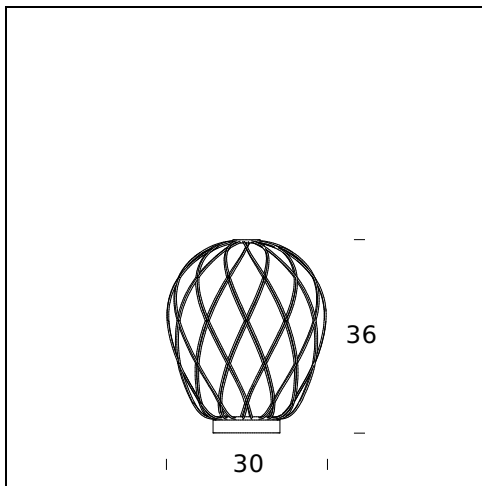

PINECONE

Paola Navone, 2016

Pinecone is a pendant and table lamp mounting a blown glass diffuser, available in the glossy transparent or milky white acid-etched version. The diffuser is manufactured using the ancient caged blown glass technique: the glass maker blows the molten glass blob into a metal cage, which only partly contains the blob's natural expansion. In this way, the glass surface is partly trapped by and partly escapes the cage, generating an impression of tension as the object struggles to free itself from its harness; the cage is further enriched by the galvanic treatment that makes it look polished and brilliant. The transparent version, in particular, reveals a two-fold structure that multiplies the scenic effect, while the metal cage pattern projects kaleidoscopic shade effects on the surrounding surfaces. On the contrary, in the white version the glass delicately envelops the cage surface and enhances its geometric pattern, generating an elegant and visually pleasing diffuse light. Illuminated by a light source that can be chosen by the user, the lighting fixture makes a highly appealing and striking impact either switched on or off.

RELATED PRODUCTS

PINECONE

Suspension Lamp

TECHNICAL SHEET

Table lamp. Diffuser in transparent or milky acid-etched blown glass. Nickel-plated metal cage. Metal base. Transparent dimmer, plug and power cord.

MODEL NAME: Pinecone

CODE: 4340..

DIMENSIONS: Ø 50x52 cm

MATERIALS: Glass, metal

COLORS

- Chrome/Transparent
- Chrome/White
- Gold/Transparent
- Gold/White

BULB: 1x max 150W 230V E27 (HA, FL, LED)

PLUG: Transparent

POWER CORD: Transparent

DIMMER: Dimmer

CERTIFICATIONS AND SYMBOLS:

CE IP20 *Classe II* 

MODEL NAME: Pinecone

CODE: 4364..

DIMENSIONS: Ø 30x36 cm

MATERIALS: Glass, metal