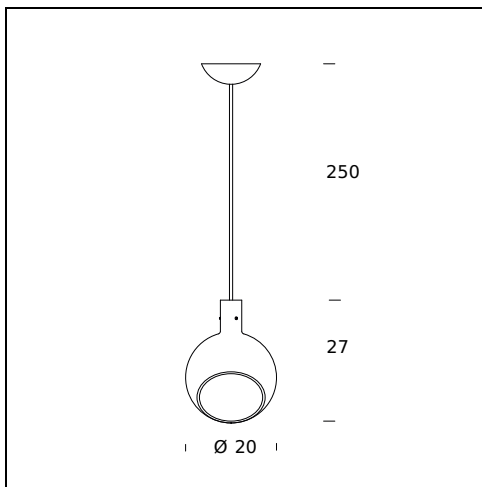

Suspension lamp. Diffuser in white or amber blown glass. Transparent power cable. White ceiling rose.

MODEL NAME: Parola

CODE: 4284..

DIMENSIONS: Ø 20 x 27 + 250 cm

MATERIALS: Glass

COLORS

● Amber

○ White

BULB: 3,5W LED G9 (3000K, CRI 80, 400 Lm)

POWER CORD: Transparent

CERTIFICATIONS AND SYMBOLS:

COMPONENTS

R4284/4 CODE - CEILING CANOPY FOR 4 LAMPS

ceiling canopy for 4 lamps (ø 35)

R4284/6 CODE - CEILING CANOPY FOR 6 LAMPS

ceiling canopy for 6 lamps (ø 50)

4284../NOROSE CODE - 4284../NOROSE

20 × 27 cm + 250 cable

Subject to technical modifications and modifications to content