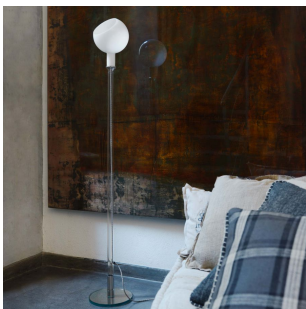

RELATED PRODUCTS