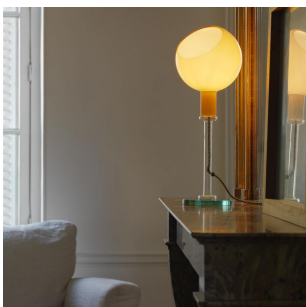

PAROLA

Wall Lamp