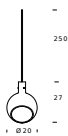

Suspension lamp. Diffuser in white or amber blown glass. Transparent power cable. White ceiling rose.

MODEL NAME: Parola

CODE: 4284..

DIMENSIONS: Ø 20 x 27 + 250 cm

MATERIALS: Glass

COLORS

● Amber

○ White

BULB: 3,5W LED G9 (3000K, CRI 80, 400 Lm)

POWER CORD: Transparent

CERTIFICATIONS AND SYMBOLS:

COMPONENTS

R4284/4 CODE - CEILING CANOPY FOR 4 LAMPS

ceiling canopy for 4 lamps (ø 35)

R4284/6 CODE - CEILING CANOPY FOR 6 LAMPS

ceiling canopy for 6 lamps (ø 50)

4284../NOROSE CODE - 4284../NOROSE

20 × 27 cm + 250 cable

Subject to technical modifications and modifications to content