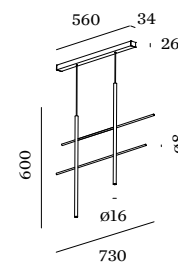

RESTAURANT WARSAW | POLAND

NET

CEILING SUSPENDED

2.0

☑ 2x LED PCB 8W | phase-cut dim
220-240VAC | 50-60Hz | incl. driver
aluminium powder coated

⊕ IP20 SDCM3 L80|50K 1.29kg

2700K | >90 CRI | 2x250lm

	CODE
	231264W3
	231264M3
	231264B3

4.0

☑ 4x LED PCB 8W | phase-cut dim
220-240VAC | 50-60Hz | incl. driver
aluminium powder coated

⊕ IP20 SDCM3 L80|50K 2.49kg

2700K | >90 CRI | 4x250lm

	CODE
	231464W3
	231464M3
	231464B3