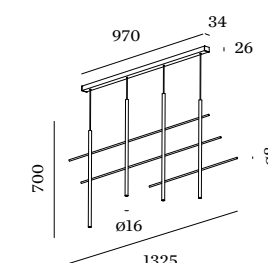

RESTAURANT WARSAW | POLAND

NET

CEILING SUSPENDED

2.0

☑ 2x LED PCB 8W | phase-cut dim
220-240VAC | 50-60Hz | incl. driver
aluminium powder coated

⊕ IP20 SDCM3 L80|50K 1.29kg

2700K | >90 CRI | 2x250lm

	CODE
	231264W3
	231264M3
	231264B3

4.0

☑ 4x LED PCB 8W | phase-cut dim
220-240VAC | 50-60Hz | incl. driver
aluminium powder coated

⊕ IP20 SDCM3 L80|50K 2.49kg

2700K | >90 CRI | 4x250lm

	CODE
	231464W3
	231464M3
	231464B3