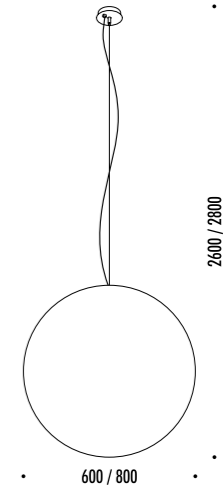

The sizes are expressed in millimeters.

DESIGN DAVIDE GROPPI - 2005
LAMPADA A SOSPENSIONE - CARTA GIAPPONESE - PE
SUSPENSION LAMP - JAPANESE PAPER - PE

CE IP 20

CEILING ROSE

151500	STANDARD	<p>MOON 60 100-240 V - 50/60 Hz - MAX 15 W LED - E27 CAVO BIANCO - ROSONE BIANCO - LAMPADINA LED INCLUSA ACCESSORI OPZIONALI KIT SOSPENSIONE NON INCLUSI WHITE CABLE - WHITE CEILING ROSE - LED BULB INCLUDED OPTIONAL ACCESSORIES SUSPENSION KIT NOT INCLUDED</p> <p> 13 W LED - 2700K - 1521 lm - CRI 90 - DIMMABLE - EFFICIENCY A+</p>
137200	STANDARD	<p>MOON 80 100-240 V - 50/60 Hz - MAX 15 W LED - E27 CAVO BIANCO - ROSONE BIANCO - LAMPADINA LED INCLUSA ACCESSORI OPZIONALI KIT SOSPENSIONE NON INCLUSI WHITE CABLE - WHITE CEILING ROSE - LED BULB INCLUDED OPTIONAL ACCESSORIES SUSPENSION KIT NOT INCLUDED</p> <p> 13 W LED - 2700K - 1521 lm - CRI 90 - DIMMABLE - EFFICIENCY A+</p>

The sizes are expressed in millimeters.

DESIGN DAVIDE GROPPI - 2005
LAMPADA A SOSPENSIONE - CARTA GIAPPONESE - PE
SUSPENSION LAMP - JAPANESE PAPER - PE

MOON 60 DE

CE IP 20

CEILING ROSE

165700	STANDARD	<p>100-240 V - 50/60 Hz - MAX 15 W LED - E27 + MAX 10 W LED - GU10 CAVO TRASPARENTE - ROSONE BIANCO DOPPIA EMISSIONE - LAMPADINE LED INCLUSE ACCESSORI OPZIONALI KIT SOSPENSIONE NON INCLUSI TRANSPARENT CABLE - WHITE CEILING ROSE DUAL EMISSION - LED BULBS INCLUDED OPTIONAL ACCESSORIES SUSPENSION KIT NOT INCLUDED</p>
		<p> 13 W LED - E27 - 2700K - 1521 lm - CRI 90 - DIMMABLE - EFFICIENCY A+</p>
		<p> 5,5 W LED - GU10 - 3000K - 375 lm - CRI 97 - DIMMABLE - EFFICIENCY A+</p>