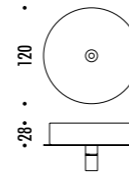

The sizes are expressed in millimeters.

DESIGN DAVIDE GROPPI - 2005
LAMPADA A SOSPENSIONE - CARTA GIAPPONESE - PE
SUSPENSION LAMP - JAPANESE PAPER - PE

CE IP 20

CEILING ROSE