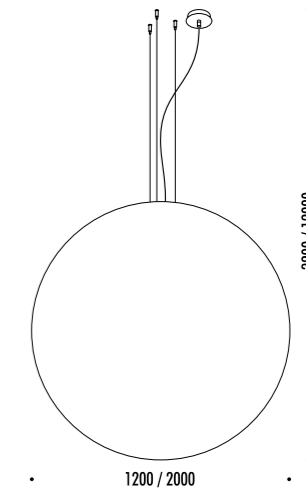

MOON 120 / MOON 200

198600	STANDARD	MOON 120 100-240 V - 50/60 Hz - MAX 2 x 25 W LED - E27 CAVO BIANCO - ROSONE BIANCO - LAMPADINE LED INCLUDE ACCESSORI OPZIONALI KIT SOSPENSIONE NON INCLUSI WHITE CABLE - WHITE CEILING ROSE - LED BULBS INCLUDED OPTIONAL ACCESSORIES SUSPENSION KIT NOT INCLUDED 2 x 21 W LED - 2700K - 2 x 2452 lm - CRI ≥80 - DIMMABLE - EFFICIENCY A+
187800	STANDARD	MOON 200 100-240 V - 50/60 Hz - MAX 4 x 25 W LED - E27 CAVO BIANCO - ROSONE BIANCO - LAMPADINE LED INCLUDE IMBALLO E TRASPORTO ESCLUSI WHITE CABLE - WHITE CEILING ROSE - LED BULBS INCLUDED PACKAGING AND DELIVERY EXCLUDED 4 x 13 W LED - 2700K - 4 x 1521 lm - CRI 90 - DIMMABLE - EFFICIENCY A+