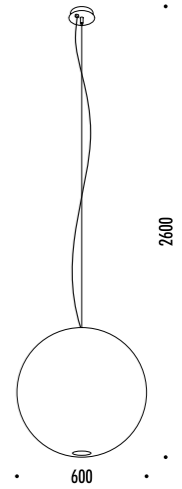

The sizes are expressed in millimeters.

DESIGN DAVIDE GROPPI - 2005
LAMPADA A SOSPENSIONE - CARTA GIAPPONESE - PE
SUSPENSION LAMP - JAPANESE PAPER - PE

CE IP 20

CEILING ROSE

151500	STANDARD	<p>MOON 60 100-240 V - 50/60 Hz - MAX 15 W LED - E27 CAVO BIANCO - ROSONE BIANCO - LAMPADINA LED INCLUSA ACCESSORI OPZIONALI KIT SOSPENSIONE NON INCLUSI WHITE CABLE - WHITE CEILING ROSE - LED BULB INCLUDED OPTIONAL ACCESSORIES SUSPENSION KIT NOT INCLUDED</p> <p> 13 W LED - 2700K - 1521 lm - CRI 90 - DIMMABLE - EFFICIENCY A+</p>
137200	STANDARD	<p>MOON 80 100-240 V - 50/60 Hz - MAX 15 W LED - E27 CAVO BIANCO - ROSONE BIANCO - LAMPADINA LED INCLUSA ACCESSORI OPZIONALI KIT SOSPENSIONE NON INCLUSI WHITE CABLE - WHITE CEILING ROSE - LED BULB INCLUDED OPTIONAL ACCESSORIES SUSPENSION KIT NOT INCLUDED</p> <p> 13 W LED - 2700K - 1521 lm - CRI 90 - DIMMABLE - EFFICIENCY A+</p>

The sizes are expressed in millimeters.

DESIGN DAVIDE GROPPI - 2005
LAMPADA A SOSPENSIONE - CARTA GIAPPONESE - PE
SUSPENSION LAMP - JAPANESE PAPER - PE

MOON 60 DE

CE IP 20

CEILING ROSE

165700	STANDARD	<p>100-240 V - 50/60 Hz - MAX 15 W LED - E27 + MAX 10 W LED - GU10 CAVO TRASPARENTE - ROSONE BIANCO DOPPIA EMISSIONE - LAMPADINE LED INCLUSE ACCESSORI OPZIONALI KIT SOSPENSIONE NON INCLUSI TRANSPARENT CABLE - WHITE CEILING ROSE DUAL EMISSION - LED BULBS INCLUDED OPTIONAL ACCESSORIES SUSPENSION KIT NOT INCLUDED</p>
		<p> 13 W LED - E27 - 2700K - 1521 lm - CRI 90 - DIMMABLE - EFFICIENCY A+</p>
		<p> 5,5 W LED - GU10 - 3000K - 375 lm - CRI 97 - DIMMABLE - EFFICIENCY A+</p>