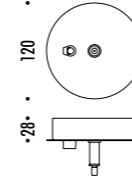

The sizes are expressed in millimeters.

DESIGN DAVIDE GROPPI - 2005
LAMPADA A SOSPENSIONE - CARTA GIAPPONESE - PE
SUSPENSION LAMP - JAPANESE PAPER - PE

CE IP 20

CEILING ROSE

151500	STANDARD	<p>MOON 60 100-240 V - 50/60 Hz - MAX 15 W LED - E27 CAVO BIANCO - ROSONE BIANCO - LAMPADINA LED INCLUSA ACCESSORI OPZIONALI KIT SOSPENSIONE NON INCLUSI WHITE CABLE - WHITE CEILING ROSE - LED BULB INCLUDED OPTIONAL ACCESSORIES SUSPENSION KIT NOT INCLUDED</p> <p> 13 W LED - 2700K - 1521 lm - CRI 90 - DIMMABLE - EFFICIENCY A+</p>
137200	STANDARD	<p>MOON 80 100-240 V - 50/60 Hz - MAX 15 W LED - E27 CAVO BIANCO - ROSONE BIANCO - LAMPADINA LED INCLUSA ACCESSORI OPZIONALI KIT SOSPENSIONE NON INCLUSI WHITE CABLE - WHITE CEILING ROSE - LED BULB INCLUDED OPTIONAL ACCESSORIES SUSPENSION KIT NOT INCLUDED</p> <p> 13 W LED - 2700K - 1521 lm - CRI 90 - DIMMABLE - EFFICIENCY A+</p>

The sizes are expressed in millimeters.

DESIGN DAVIDE GROPPI - 2005
LAMPADA A SOSPENSIONE - CARTA GIAPPONESE - PE
SUSPENSION LAMP - JAPANESE PAPER - PE

MOON 60 DE

CE IP 20

CEILING ROSE

165700	STANDARD	<p>100-240 V - 50/60 Hz - MAX 15 W LED - E27 + MAX 10 W LED - GU10 CAVO TRASPARENTE - ROSONE BIANCO DOPPIA EMISSIONE - LAMPADINE LED INCLUSE ACCESSORI OPZIONALI KIT SOSPENSIONE NON INCLUSI TRANSPARENT CABLE - WHITE CEILING ROSE DUAL EMISSION - LED BULBS INCLUDED OPTIONAL ACCESSORIES SUSPENSION KIT NOT INCLUDED</p>
		<p> 13 W LED - E27 - 2700K - 1521 lm - CRI 90 - DIMMABLE - EFFICIENCY A+</p>
		<p> 5,5 W LED - GU10 - 3000K - 375 lm - CRI 97 - DIMMABLE - EFFICIENCY A+</p>