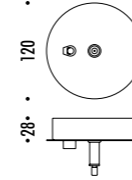

The sizes are expressed in millimeters.

DESIGN DAVIDE GROPPI - 2005
LAMPADA A SOSPENSIONE - CARTA GIAPPONESE - PE
SUSPENSION LAMP - JAPANESE PAPER - PE

CE IP 20

CEILING ROSE

151500	STANDARD	<p>MOON 60 100-240 V - 50/60 Hz - MAX 15 W LED - E27 CAVO BIANCO - ROSONE BIANCO - LAMPADINA LED INCLUSA ACCESSORI OPZIONALI KIT SOSPENSIONE NON INCLUSI WHITE CABLE - WHITE CEILING ROSE - LED BULB INCLUDED OPTIONAL ACCESSORIES SUSPENSION KIT NOT INCLUDED</p> <p> 13 W LED - 2700K - 1521 lm - CRI 90 - DIMMABLE - EFFICIENCY A+</p>
137200	STANDARD	<p>MOON 80 100-240 V - 50/60 Hz - MAX 15 W LED - E27 CAVO BIANCO - ROSONE BIANCO - LAMPADINA LED INCLUSA ACCESSORI OPZIONALI KIT SOSPENSIONE NON INCLUSI WHITE CABLE - WHITE CEILING ROSE - LED BULB INCLUDED OPTIONAL ACCESSORIES SUSPENSION KIT NOT INCLUDED</p> <p> 13 W LED - 2700K - 1521 lm - CRI 90 - DIMMABLE - EFFICIENCY A+</p>

The sizes are expressed in millimeters.

DESIGN DAVIDE GROPPI - 2005
LAMPADA A SOSPENSIONE - CARTA GIAPPONESE - PE
SUSPENSION LAMP - JAPANESE PAPER - PE

MOON 60 DE

CE IP 20

CEILING ROSE

165700	STANDARD	<p>100-240 V - 50/60 Hz - MAX 15 W LED - E27 + MAX 10 W LED - GU10 CAVO TRASPARENTE - ROSONE BIANCO DOPPIA EMISSIONE - LAMPADINE LED INCLUSE ACCESSORI OPZIONALI KIT SOSPENSIONE NON INCLUSI TRANSPARENT CABLE - WHITE CEILING ROSE DUAL EMISSION - LED BULBS INCLUDED OPTIONAL ACCESSORIES SUSPENSION KIT NOT INCLUDED</p>
		<p> 13 W LED - E27 - 2700K - 1521 lm - CRI 90 - DIMMABLE - EFFICIENCY A+</p>
		<p> 5,5 W LED - GU10 - 3000K - 375 lm - CRI 97 - DIMMABLE - EFFICIENCY A+</p>