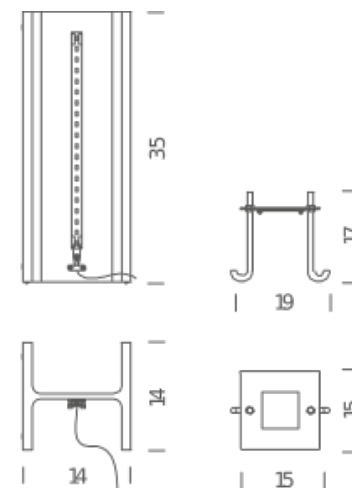

LED INDOOR

LAMPING

Source	linear LED
Total power	10W
Emission	direct/indirect
Switching	dimmable, TRIAC
Tension	220V
Color temperature	2700K
Luminous flux	550lm
Typ cri	83
Energy class	A+
Materials	steel
Notes	cable length 2,7m, dimmer on cable, also available in 120V
Net lamp weight	12 kg

Codes

RIC LMM 21

Structure

raw metal

PACKAGE

Package 01

Dimension: 20x20x41 cm / Gross weight: 13,5 kg

Certificazioni

LED OUTDOOR IP 44

LAMPING

Source	linear LED
Total power	10W
Emission	direct/indirect
Switching	dimmable, TRIAC
Tension	220V
Color temperature	2700K
Luminous flux	550lm
Typ cri	85
Energy class	A+
Ip class	44
Materials	steel
Notes	cable length 3m, body and cable IP65 rated, also available in 120V, marine version available on request
Net lamp weight	12 kg

Codes

RIC LMM 2E

Structure

raw metal

PACKAGE

Package 01

Dimension: 20x20x41 cm / Gross weight: 13,5 kg

Certificazioni