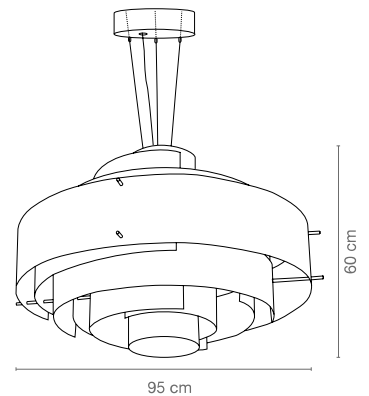

## 6C GALAXIE

Suspension en inox poli miroir perforé  
Produit à la demande  
Hauteur: **80 cm**  
Diamètre: **140 cm**  
Source: **Halogène 6X100W**

Disponible en LED sur demande  
Douille: **E27**  
Poids: **40 kg**

## 6A GALAXY

*Suspension in perforated polished stainless steel*  
*Height: 15,7 inches*  
*Diameter: 27 inches*  
*Source: Halogen 1X100W*

*Available in LED on request*  
*Socket: E27*  
*Weight: 22 pounds*

## 6B GALAXY

*Suspension in perforated polished stainless steel*  
*Made on request*  
*Height: 23 inches*  
*Diameter: 37 inches*  
*Source: Halogen 6X60W*

*Available in LED on request*  
*Socket: E14*  
*Weight: 44 pounds*

## 6C GALAXY

*Suspension in perforated polished stainless steel*  
*Made on request*  
*Height: 31 inches*  
*Diameter: 55 inches*  
*Source: Halogen 6X100W*

*Available in LED on request*  
*Socket: E27*  
*Weight: 88 pounds*