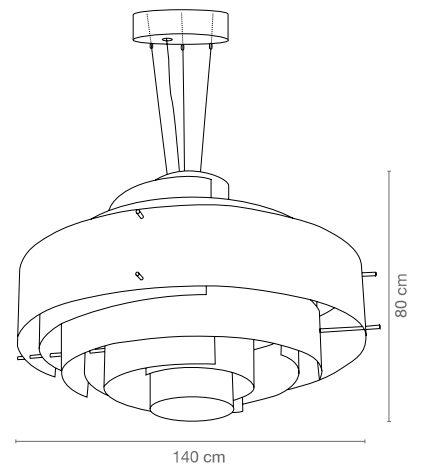

## 6C GALAXIE

Suspension en inox poli miroir perforé  
Produit à la demande  
Hauteur: **80 cm**  
Diamètre: **140 cm**  
Source: **Halogène 6X100W**

Disponible en LED sur demande  
Douille: **E27**  
Poids: **40 kg**

## 6A GALAXY

*Suspension in perforated polished stainless steel*  
*Height: 15,7 inches*  
*Diameter: 27 inches*  
*Source: Halogen 1X100W*

*Available in LED on request*  
*Socket: E27*  
*Weight: 22 pounds*

## 6B GALAXY

*Suspension in perforated polished stainless steel*  
*Made on request*  
*Height: 23 inches*  
*Diameter: 37 inches*  
*Source: Halogen 6X60W*

*Available in LED on request*  
*Socket: E14*  
*Weight: 44 pounds*

## 6C GALAXY

*Suspension in perforated polished stainless steel*  
*Made on request*  
*Height: 31 inches*  
*Diameter: 55 inches*  
*Source: Halogen 6X100W*

*Available in LED on request*  
*Socket: E27*  
*Weight: 88 pounds*