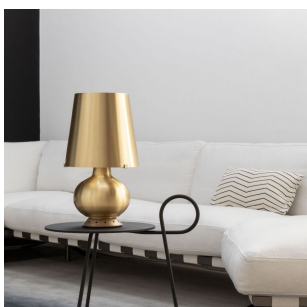

FONTANA SPECIAL

Lampe de Table