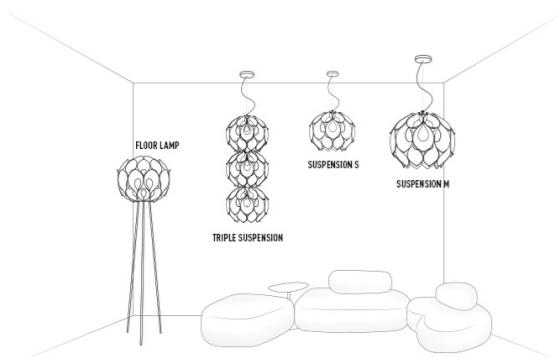

Compendium page 130

PRODOTTI	MISURE	COLORI	CODICE
SUSPENSION MEDIUM Bulbs E27: 3 X 12W LED Filament Made of: Lentiflex® / Goldflex® / Steelflex® / Pewterflex® / Copperflex® / Methacrylate With: MagneticSystem® / Hand-finished Sphere Ceiling rose matching colour (metalized version) Weight: net Kg 3,0 - gross Kg 4,0 Package: 55 x 56 x h.44 cm CE IP 20	h1: maximum cable length	☐ WHITE ☒ PURPLE ☒ YELLOW ☐ BLU ☒ GOLD ☐ SILVER ☒ COPPER ☒ PEWTER	FLO85SOS0002W_000 FLO85SOS0002P_000 FLO85S00002G_000 FLO85SOS0002B_000 FLO85SOS0002O_000 FLO85SOS0002S_000 FLO85SOS0002RA000 FLO85SOS0002PE000
SUSPENSION SMALL Bulbs E27: 2 X 12W LED Filament Made of: Lentiflex® / Goldflex® / Steelflex® / Pewterflex® / Copperflex® / Methacrylate With: MagneticSystem® / Hand-finished Sphere Ceiling rose matching colour (metalized version) Weight: net Kg 1,0 - gross Kg 2,0 Package: 40 x 40 x h30cm CE IP 20	h1: maximum cable length	☐ WHITE ☒ PURPLE ☒ YELLOW ☐ BLU ☒ GOLD ☐ SILVER ☒ COPPER ☒ PEWTER	FLO85SOS0001W_000 FLO85SOS0001P_000 FLO85S00001G_000 FLO85SOS0001B_000 FLO85SOS0001O_000 FLO85SOS0001S_000 FLO85SOS0001RA000 FLO85SOS0001PE000
SUSPENSION TRIPLE Bulbs E14: 3 X 6W LED Filament Made of: Lentiflex® Weight: net Kg 2,5 - gross Kg 3,5 Package: 40 x 40 x h90cm CE IP 20	h1: maximum cable length	☐ WHITE ☒ PURPLE ☒ YELLOW ☐ BLU	FLO85SOS0003W_000 FLO85SOS0003P_000 FLO85SOS0003G_000 FLO85SOS0003B_000

FLORA ENTIRE COLLECTION