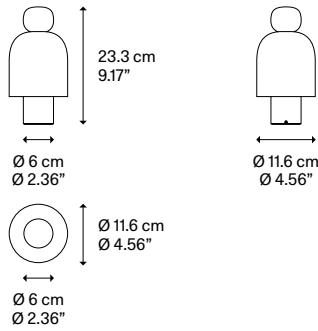

Easy Peasy

Light source

Technopolymer knob

Blown glass shade

Metal base

Code

Kelp

LED
• Dim-to-warm
from 2700 K
to 3300 K
• 3 W/380 lm
• 2000 mA
• CRI 90
• MacAdam 3-Step

170003

Chestnut

LED
• Dim-to-warm
from 2700 K
to 3300 K
• 3 W/380 lm
• 2000 mA
• CRI 90
• MacAdam 3-Step

170004

Weight: 0.85 kg	Gross weight: 1.45 kg	Pack: N°1	Volume: 0.013 m³

Battery charging time

Power supply 1A ▶ 180 min

Battery life

Full power (100%) ▶ 6h
Half power (50%) ▶ 10h
Minimum power (10%) ▶ 19h