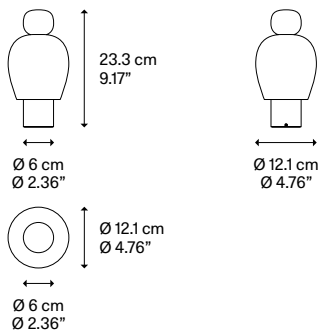

Easy Peasy

Light source

Flamingo

LED
• Dim-to-warm from 2700 K to 3300 K
• 3 W/380 lm
• 2000 mA
• CRI 90
• MacAdam 3-Step

Technopolymer knob

Pink
NEW

Grey
NEW

Blown glass shade

Brushed Bronze
NEW

Code

170001

Lagoon

LED
• Dim-to-warm from 2700 K to 3300 K
• 3 W/380 lm
• 2000 mA
• CRI 90
• MacAdam 3-Step

Turquoise
NEW

Honey
NEW

Brushed Gold
NEW

170002

Weight: 0.85 kg

Gross weight: 1.45 kg

Pack: N°1

Volume: 0.013 m³

IP20

Energy Saving

Dim-to-Warm

Battery charging time

Power supply 1A ▶ 180 min

Battery life

Full power (100%) ▶ 6h
Half power (50%) ▶ 10h
Minimum power (10%) ▶ 19h